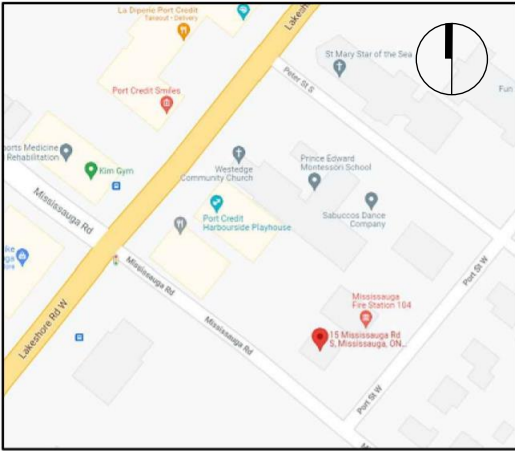

VINCITY MAP

LOCATION: 15 Mississauga Rd S,
Mississauga, ON L5H 2H1, Canada

North Wall Sign

27.00

South Wall Sign

Weighted Box Signs

Flag 1

Flag 2

Flag 3