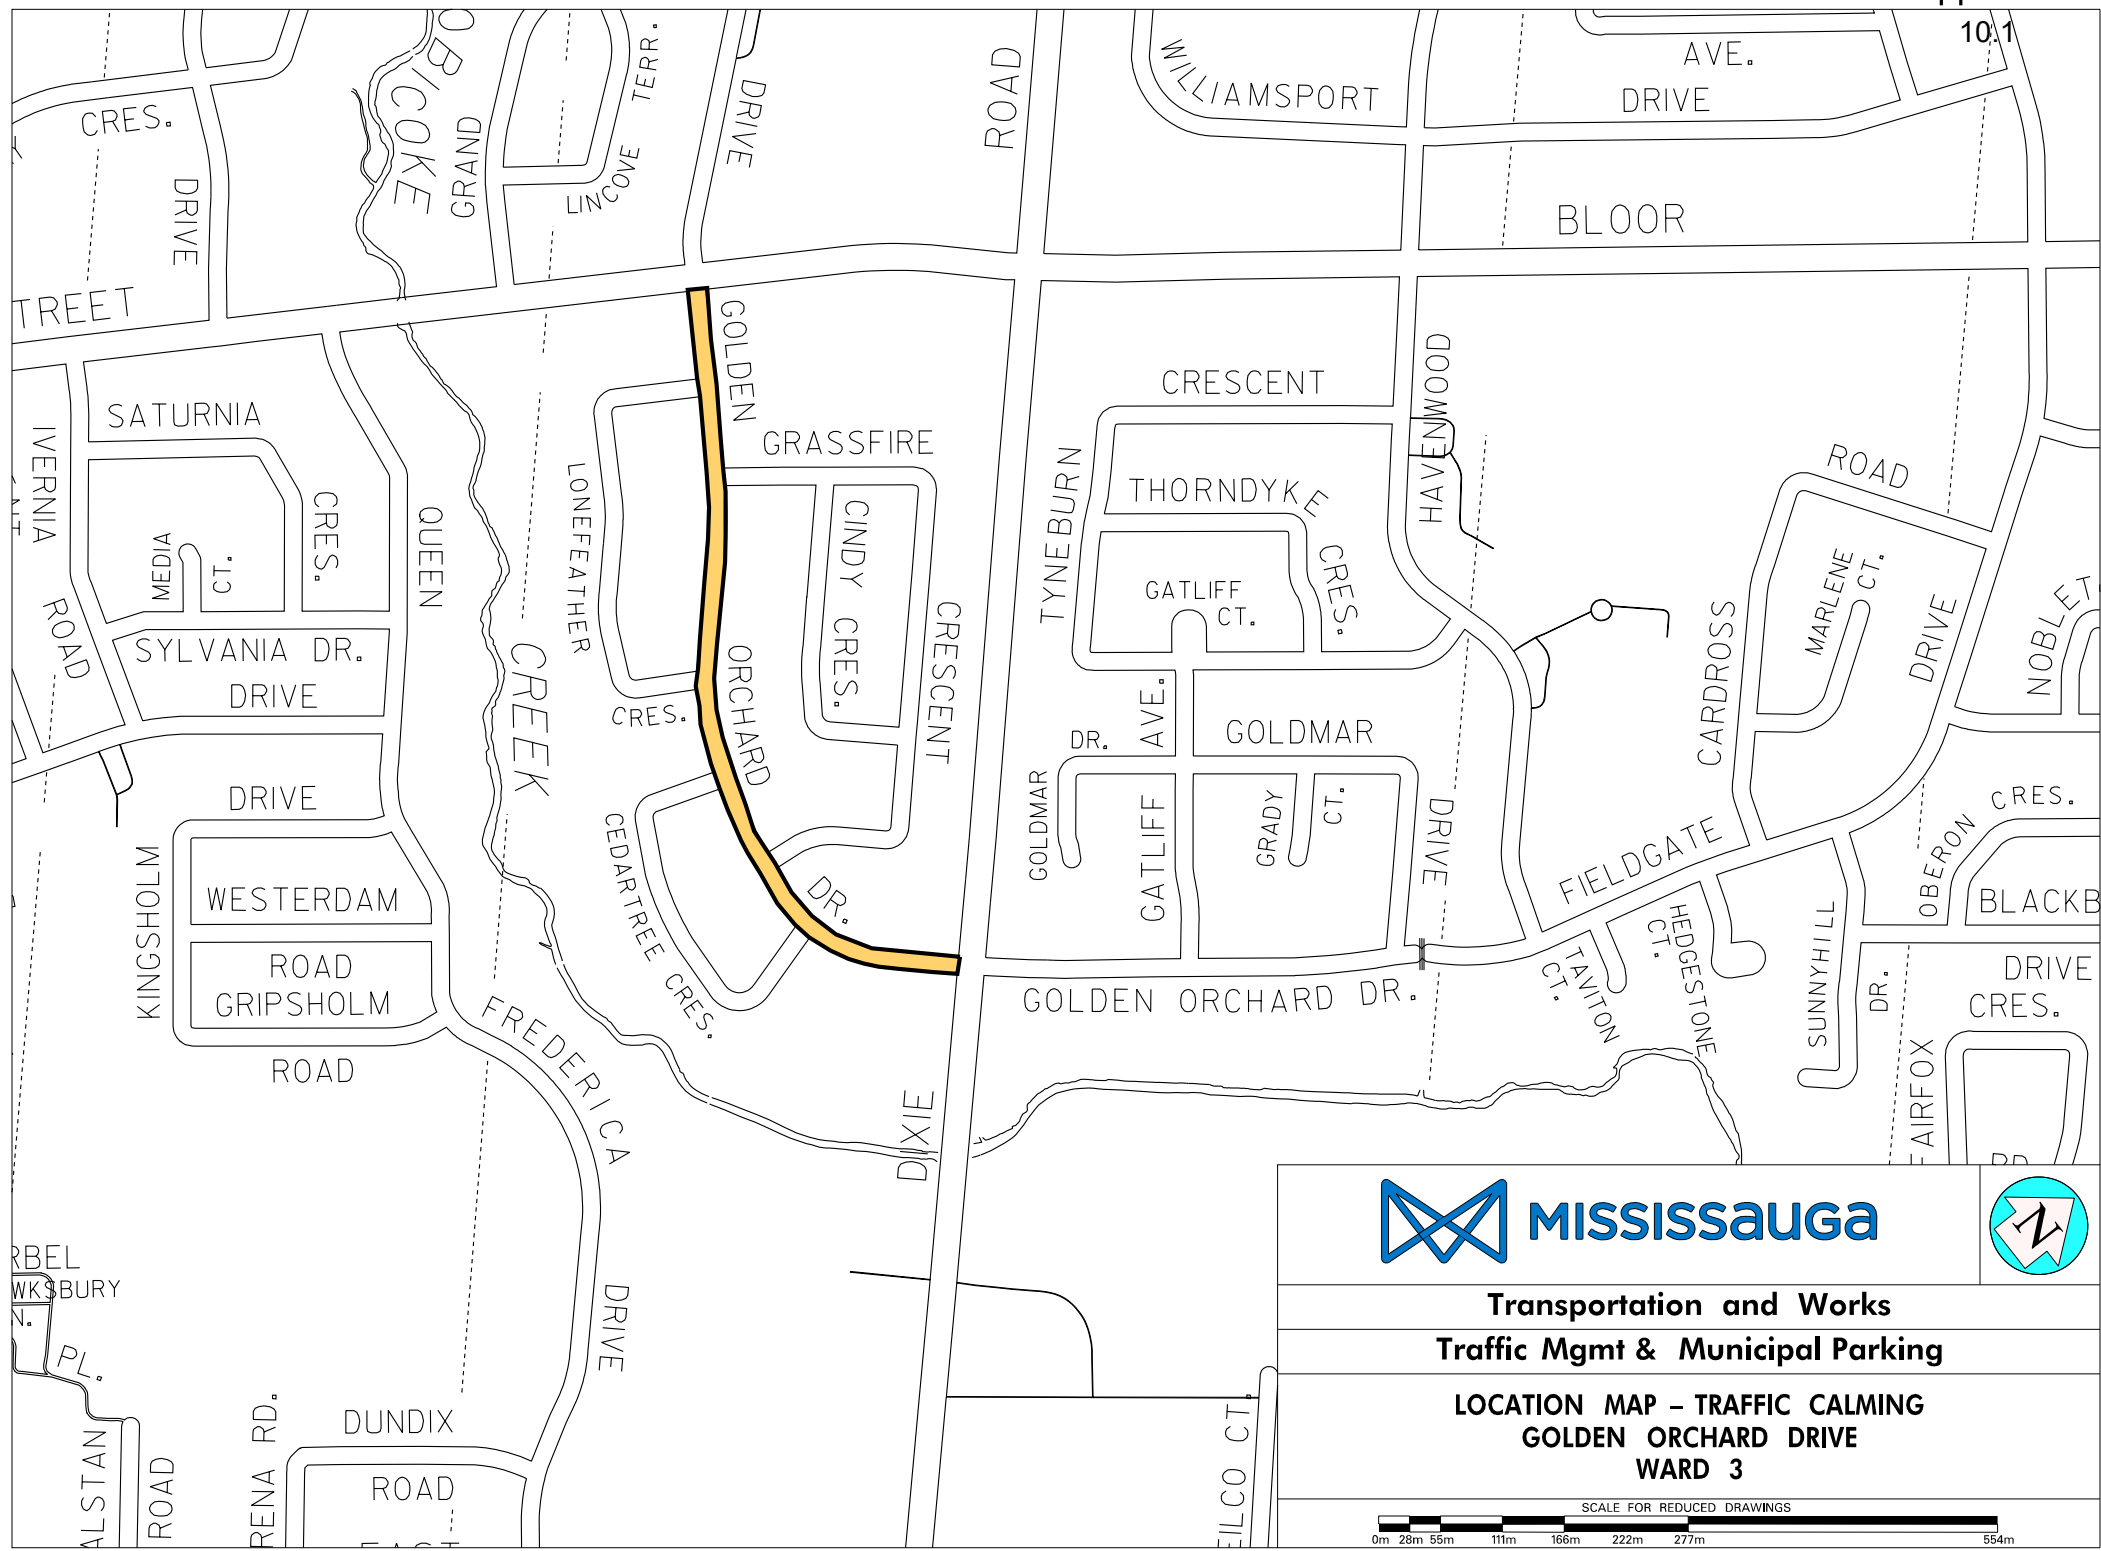

**Transportation and Works
Traffic Mgmt & Municipal Parking**

**LOCATION MAP - TRAFFIC CALMING
KENDALL ROAD
WARD 1**

Transportation and Works
Traffic Mgmt & Municipal Parking

LOCATION MAP - TRAFFIC CALMING
ROMETOWN DRIVE
WARD 1

Transportation and Works
Traffic Mgmt & Municipal Parking

LOCATION MAP - TRAFFIC CALMING
ORR ROAD & MEADOW WOOD ROAD NEIGHBOURHOOD
WARD 2

**Transportation and Works
Traffic Mgmt & Municipal Parking**

**LOCATION MAP - TRAFFIC CALMING
PARK ROYAL NEIGHBOURHOOD
WARD 2**

**Transportation and Works
Traffic Mgmt & Municipal Parking**

**LOCATION MAP - TRAFFIC CALMING
CONSTITUTION BLVD. & QUEEN FREDERICA DR. NEIGHBOURHOOD
WARD 3**

Transportation and Works
Traffic Mgmt & Municipal Parking

LOCATION MAP - TRAFFIC CALMING
GOLDEN ORCHARD DRIVE
WARD 3

AVENUE WEST

EGLINTON

AVENUE

33

32

CVH Heliport

UNNAMED ACCESS ROADS