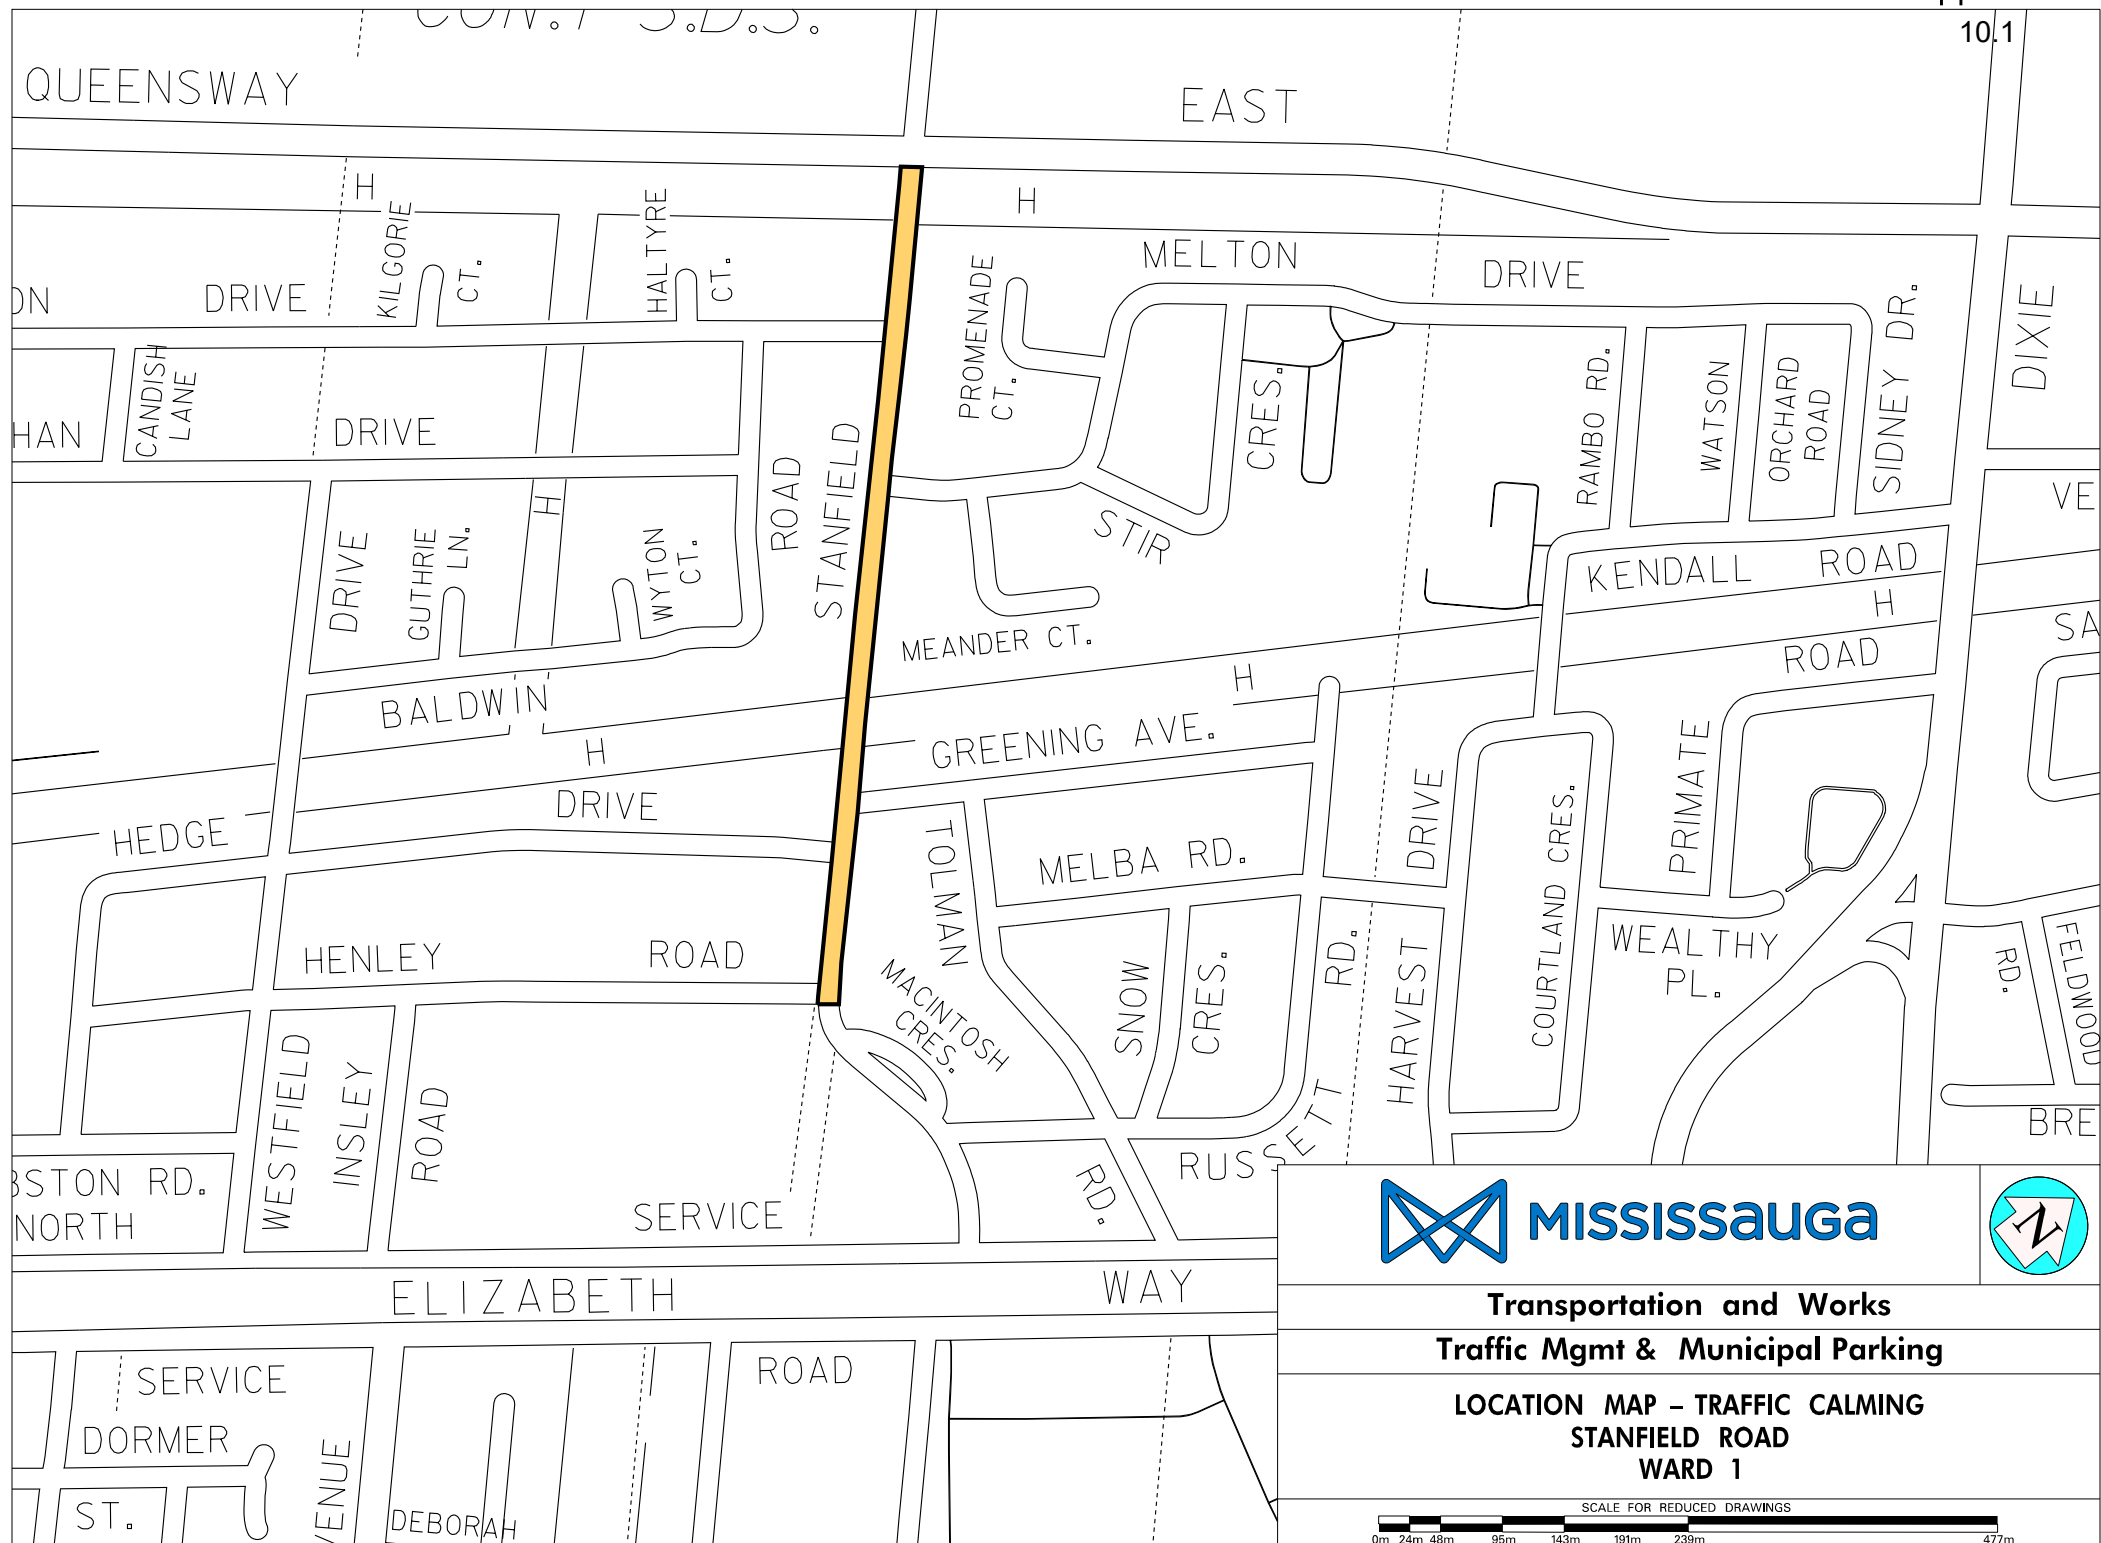

**Transportation and Works
Traffic Mgmt & Municipal Parking**

**LOCATION MAP - TRAFFIC CALMING
KENDALL ROAD
WARD 1**

Transportation and Works
Traffic Mgmt & Municipal Parking

LOCATION MAP - TRAFFIC CALMING
ROMETOWN DRIVE
WARD 1

**Transportation and Works
Traffic Mgmt & Municipal Parking**

**LOCATION MAP - TRAFFIC CALMING
STANFIELD ROAD
WARD 1**

**Transportation and Works
Traffic Mgmt & Municipal Parking**

**LOCATION MAP - TRAFFIC CALMING
STAVEBANK ROAD
WARD 1**

**Transportation and Works
Traffic Mgmt & Municipal Parking**

**LOCATION MAP - TRAFFIC CALMING
CONSTITUTION BLVD. & QUEEN FREDERICA DR. NEIGHBOURHOOD
WARD 3**

Transportation and Works
Traffic Mgmt & Municipal Parking

LOCATION MAP - TRAFFIC CALMING
GOLDEN ORCHARD DRIVE
WARD 3

AVENUE WEST

EGLINTON

AVENUE

33

32

CVH Heliport

UNNAMED ACCESS ROADS