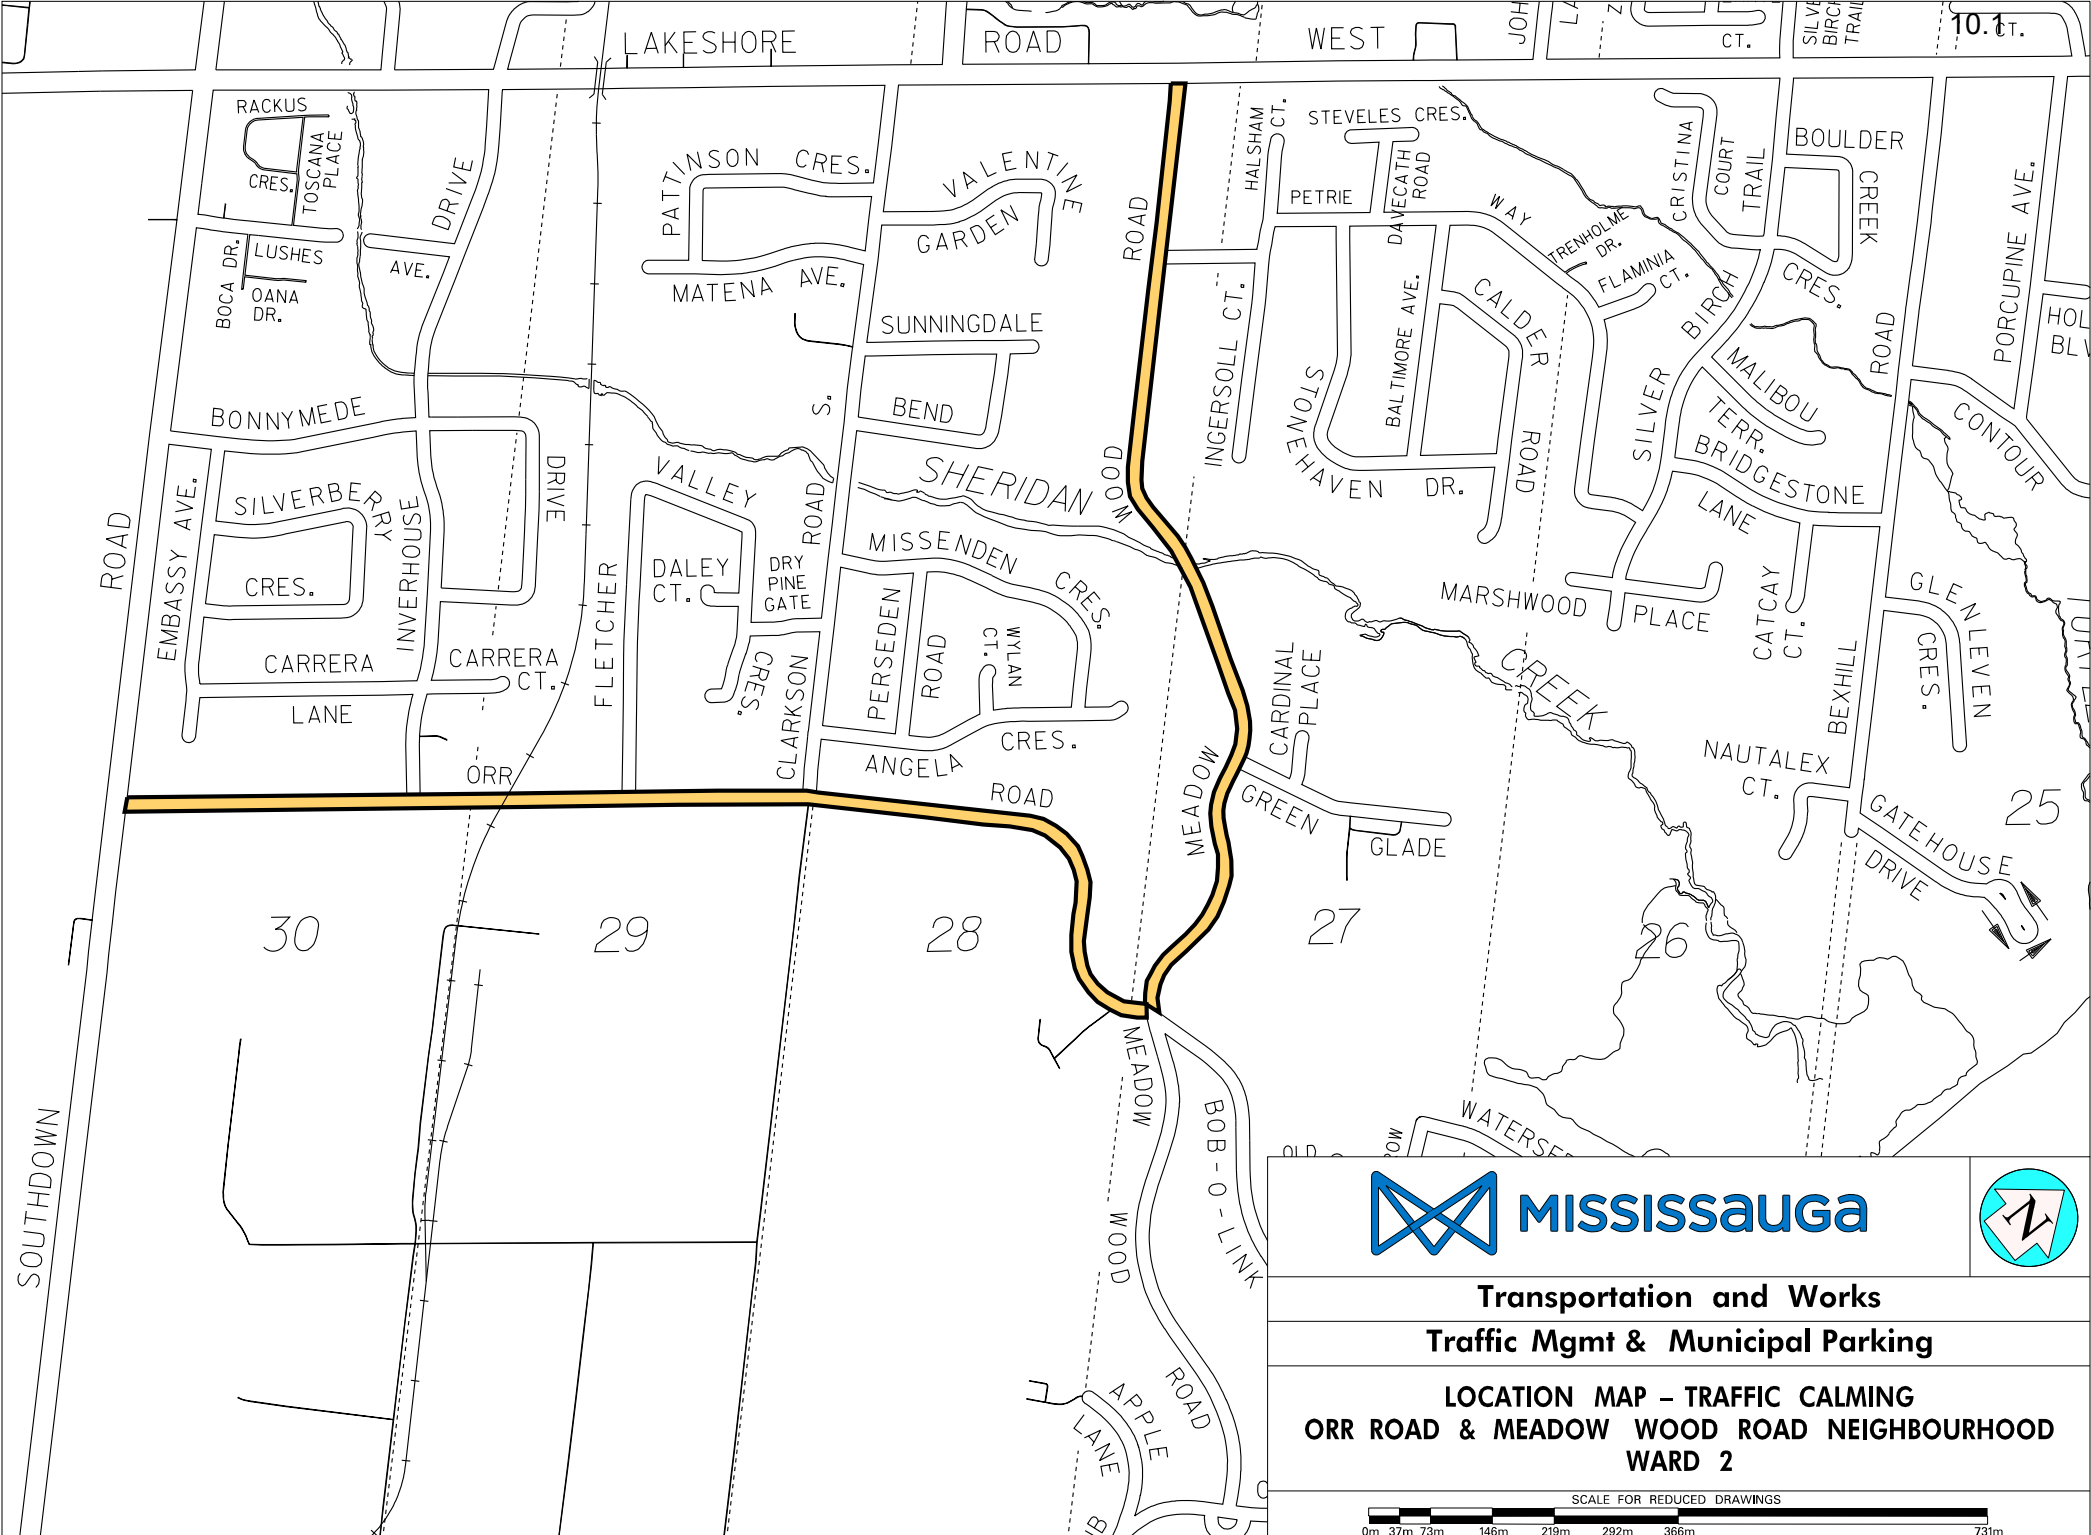

**Transportation and Works
Traffic Mgmt & Municipal Parking**

**LOCATION MAP - TRAFFIC CALMING
KENDALL ROAD
WARD 1**

Transportation and Works
Traffic Mgmt & Municipal Parking

LOCATION MAP - TRAFFIC CALMING
ROMETOWN DRIVE
WARD 1

**Transportation and Works
Traffic Mgmt & Municipal Parking**

**LOCATION MAP - TRAFFIC CALMING
STANFIELD ROAD
WARD 1**

**Transportation and Works
Traffic Mgmt & Municipal Parking**

**LOCATION MAP - TRAFFIC CALMING
STAVEBANK ROAD
WARD 1**

**Transportation and Works
Traffic Mgmt & Municipal Parking**

**LOCATION MAP - TRAFFIC CALMING
CONSTITUTION BLVD. & QUEEN FREDERICA DR. NEIGHBOURHOOD
WARD 3**

Transportation and Works
Traffic Mgmt & Municipal Parking

LOCATION MAP - TRAFFIC CALMING
GOLDEN ORCHARD DRIVE
WARD 3

AVENUE WEST

EGLINTON

AVENUE

33

32

CVH Heliport

UNNAMED ACCESS ROADS