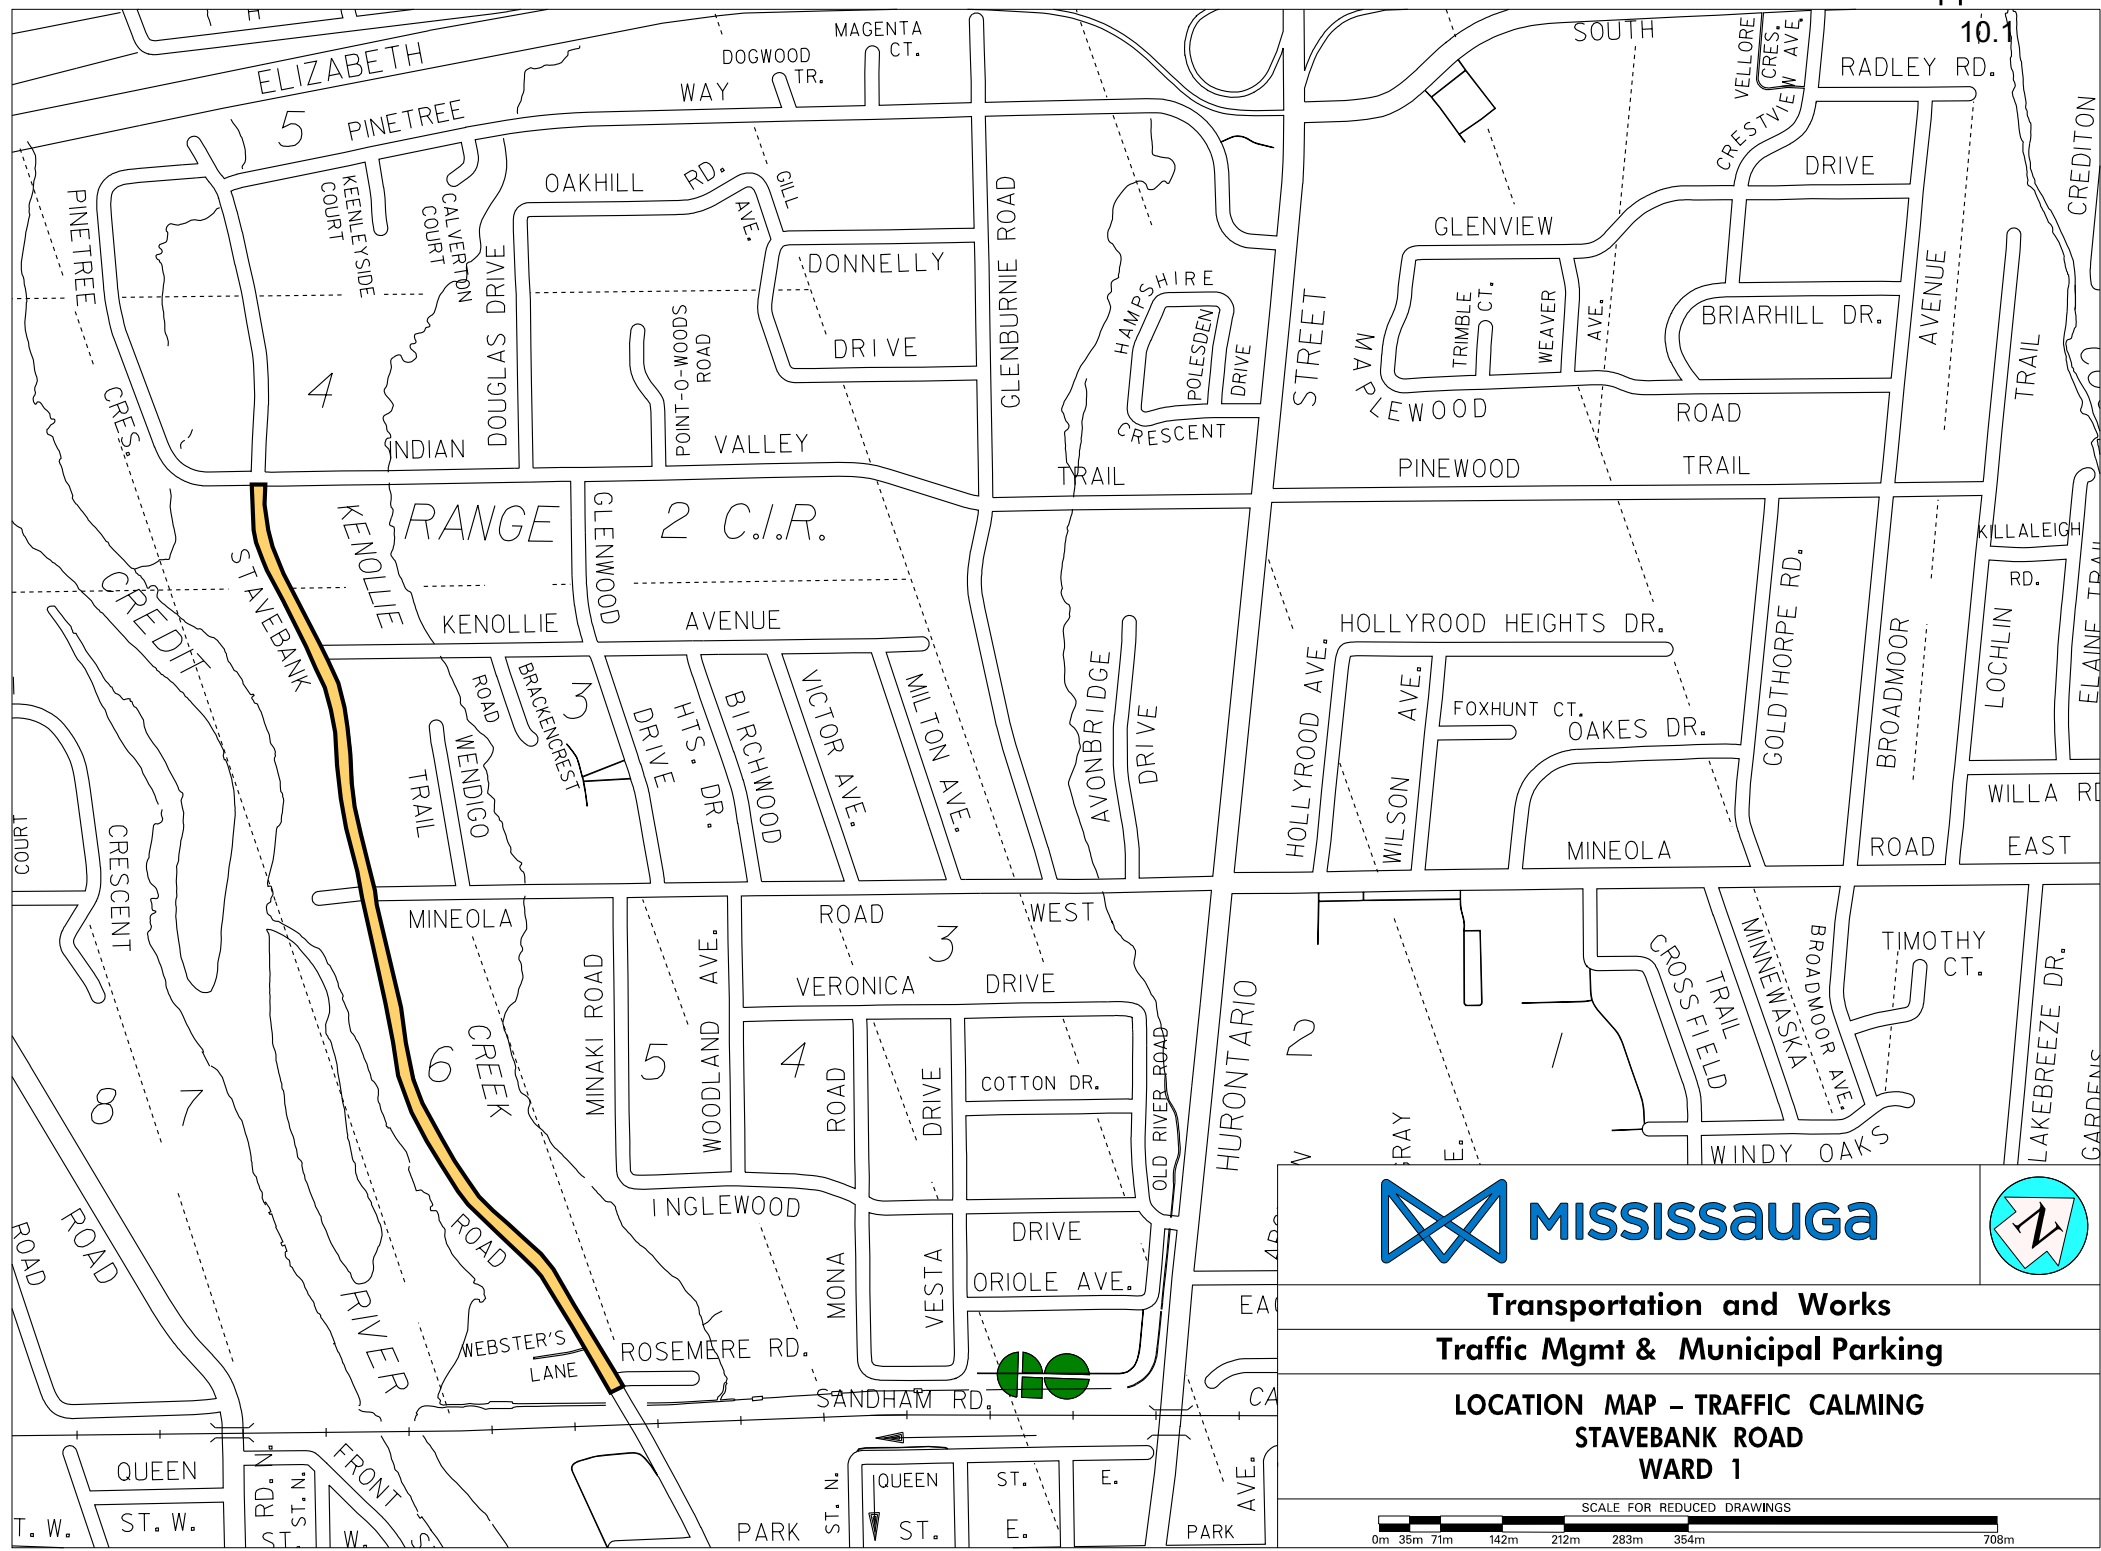

**Transportation and Works
Traffic Mgmt & Municipal Parking**

**LOCATION MAP - TRAFFIC CALMING
KENDALL ROAD
WARD 1**

Transportation and Works
Traffic Mgmt & Municipal Parking

LOCATION MAP - TRAFFIC CALMING
ROMETOWN DRIVE
WARD 1

**Transportation and Works
Traffic Mgmt & Municipal Parking**

**LOCATION MAP - TRAFFIC CALMING
STANFIELD ROAD
WARD 1**

**Transportation and Works
Traffic Mgmt & Municipal Parking**

**LOCATION MAP - TRAFFIC CALMING
STAVEBANK ROAD
WARD 1**

**Transportation and Works
Traffic Mgmt & Municipal Parking**

**LOCATION MAP - TRAFFIC CALMING
CONSTITUTION BLVD. & QUEEN FREDERICA DR. NEIGHBOURHOOD
WARD 3**

Transportation and Works
Traffic Mgmt & Municipal Parking

LOCATION MAP - TRAFFIC CALMING
GOLDEN ORCHARD DRIVE
WARD 3

AVENUE WEST

EGLINTON

AVENUE

33

32

CVH Heliport

UNNAMED ACCESS ROADS