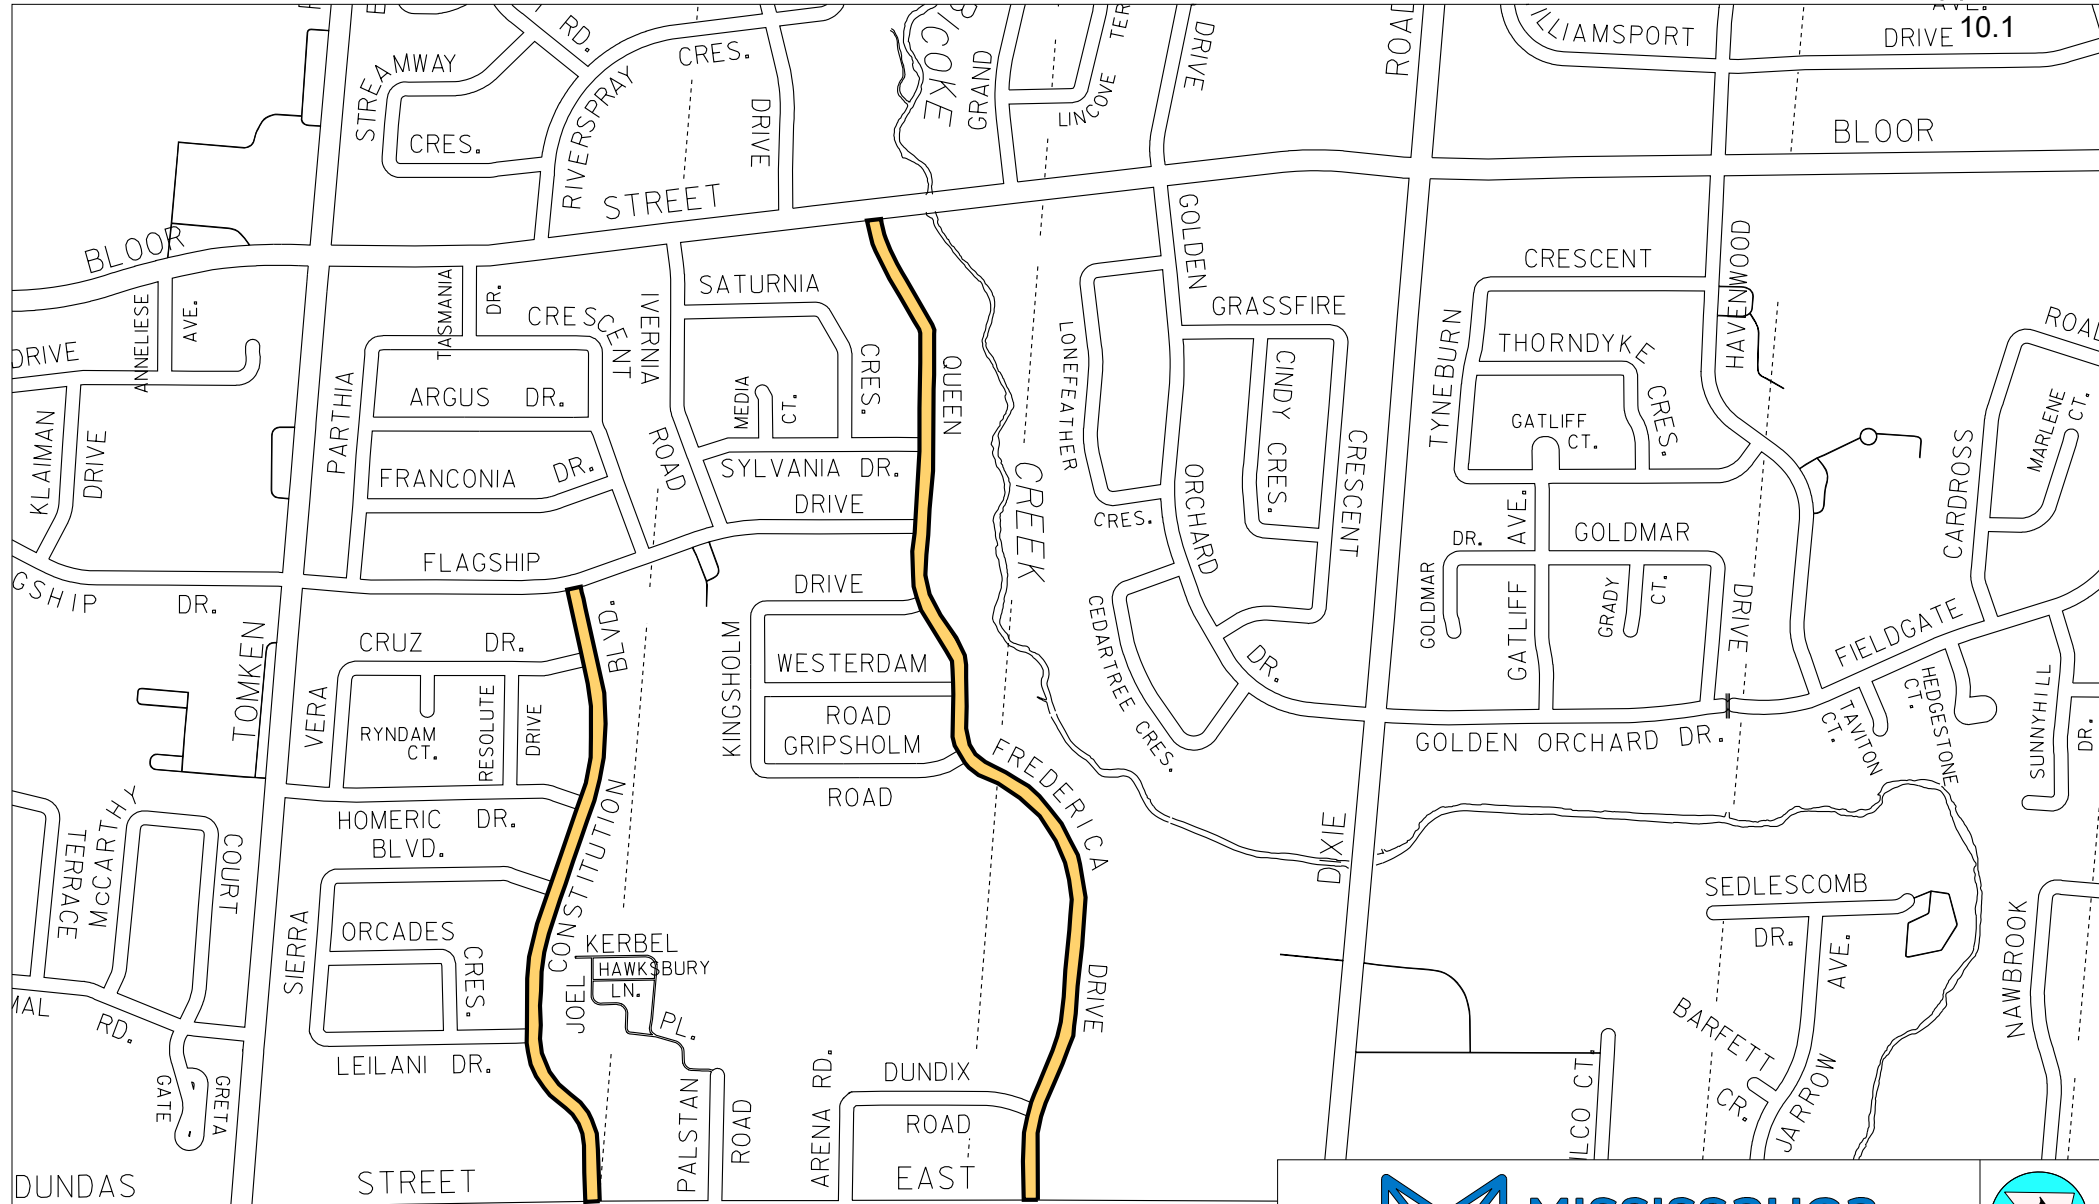

**Transportation and Works
Traffic Mgmt & Municipal Parking**

**LOCATION MAP - TRAFFIC CALMING
KENDALL ROAD
WARD 1**

Transportation and Works
Traffic Mgmt & Municipal Parking

LOCATION MAP - TRAFFIC CALMING
ROMETOWN DRIVE
WARD 1

Transportation and Works
Traffic Mgmt & Municipal Parking

LOCATION MAP - TRAFFIC CALMING
ORR ROAD & MEADOW WOOD ROAD NEIGHBOURHOOD
WARD 2

**Transportation and Works
Traffic Mgmt & Municipal Parking**

**LOCATION MAP - TRAFFIC CALMING
PARK ROYAL NEIGHBOURHOOD
WARD 2**

**Transportation and Works
Traffic Mgmt & Municipal Parking**

**LOCATION MAP - TRAFFIC CALMING
CONSTITUTION BLVD. & QUEEN FREDERICA DR. NEIGHBOURHOOD
WARD 3**

Transportation and Works
Traffic Mgmt & Municipal Parking

LOCATION MAP - TRAFFIC CALMING
GOLDEN ORCHARD DRIVE
WARD 3

AVENUE WEST

EGLINTON

AVENUE

33

32

CVH Heliport

UNNAMED ACCESS ROADS