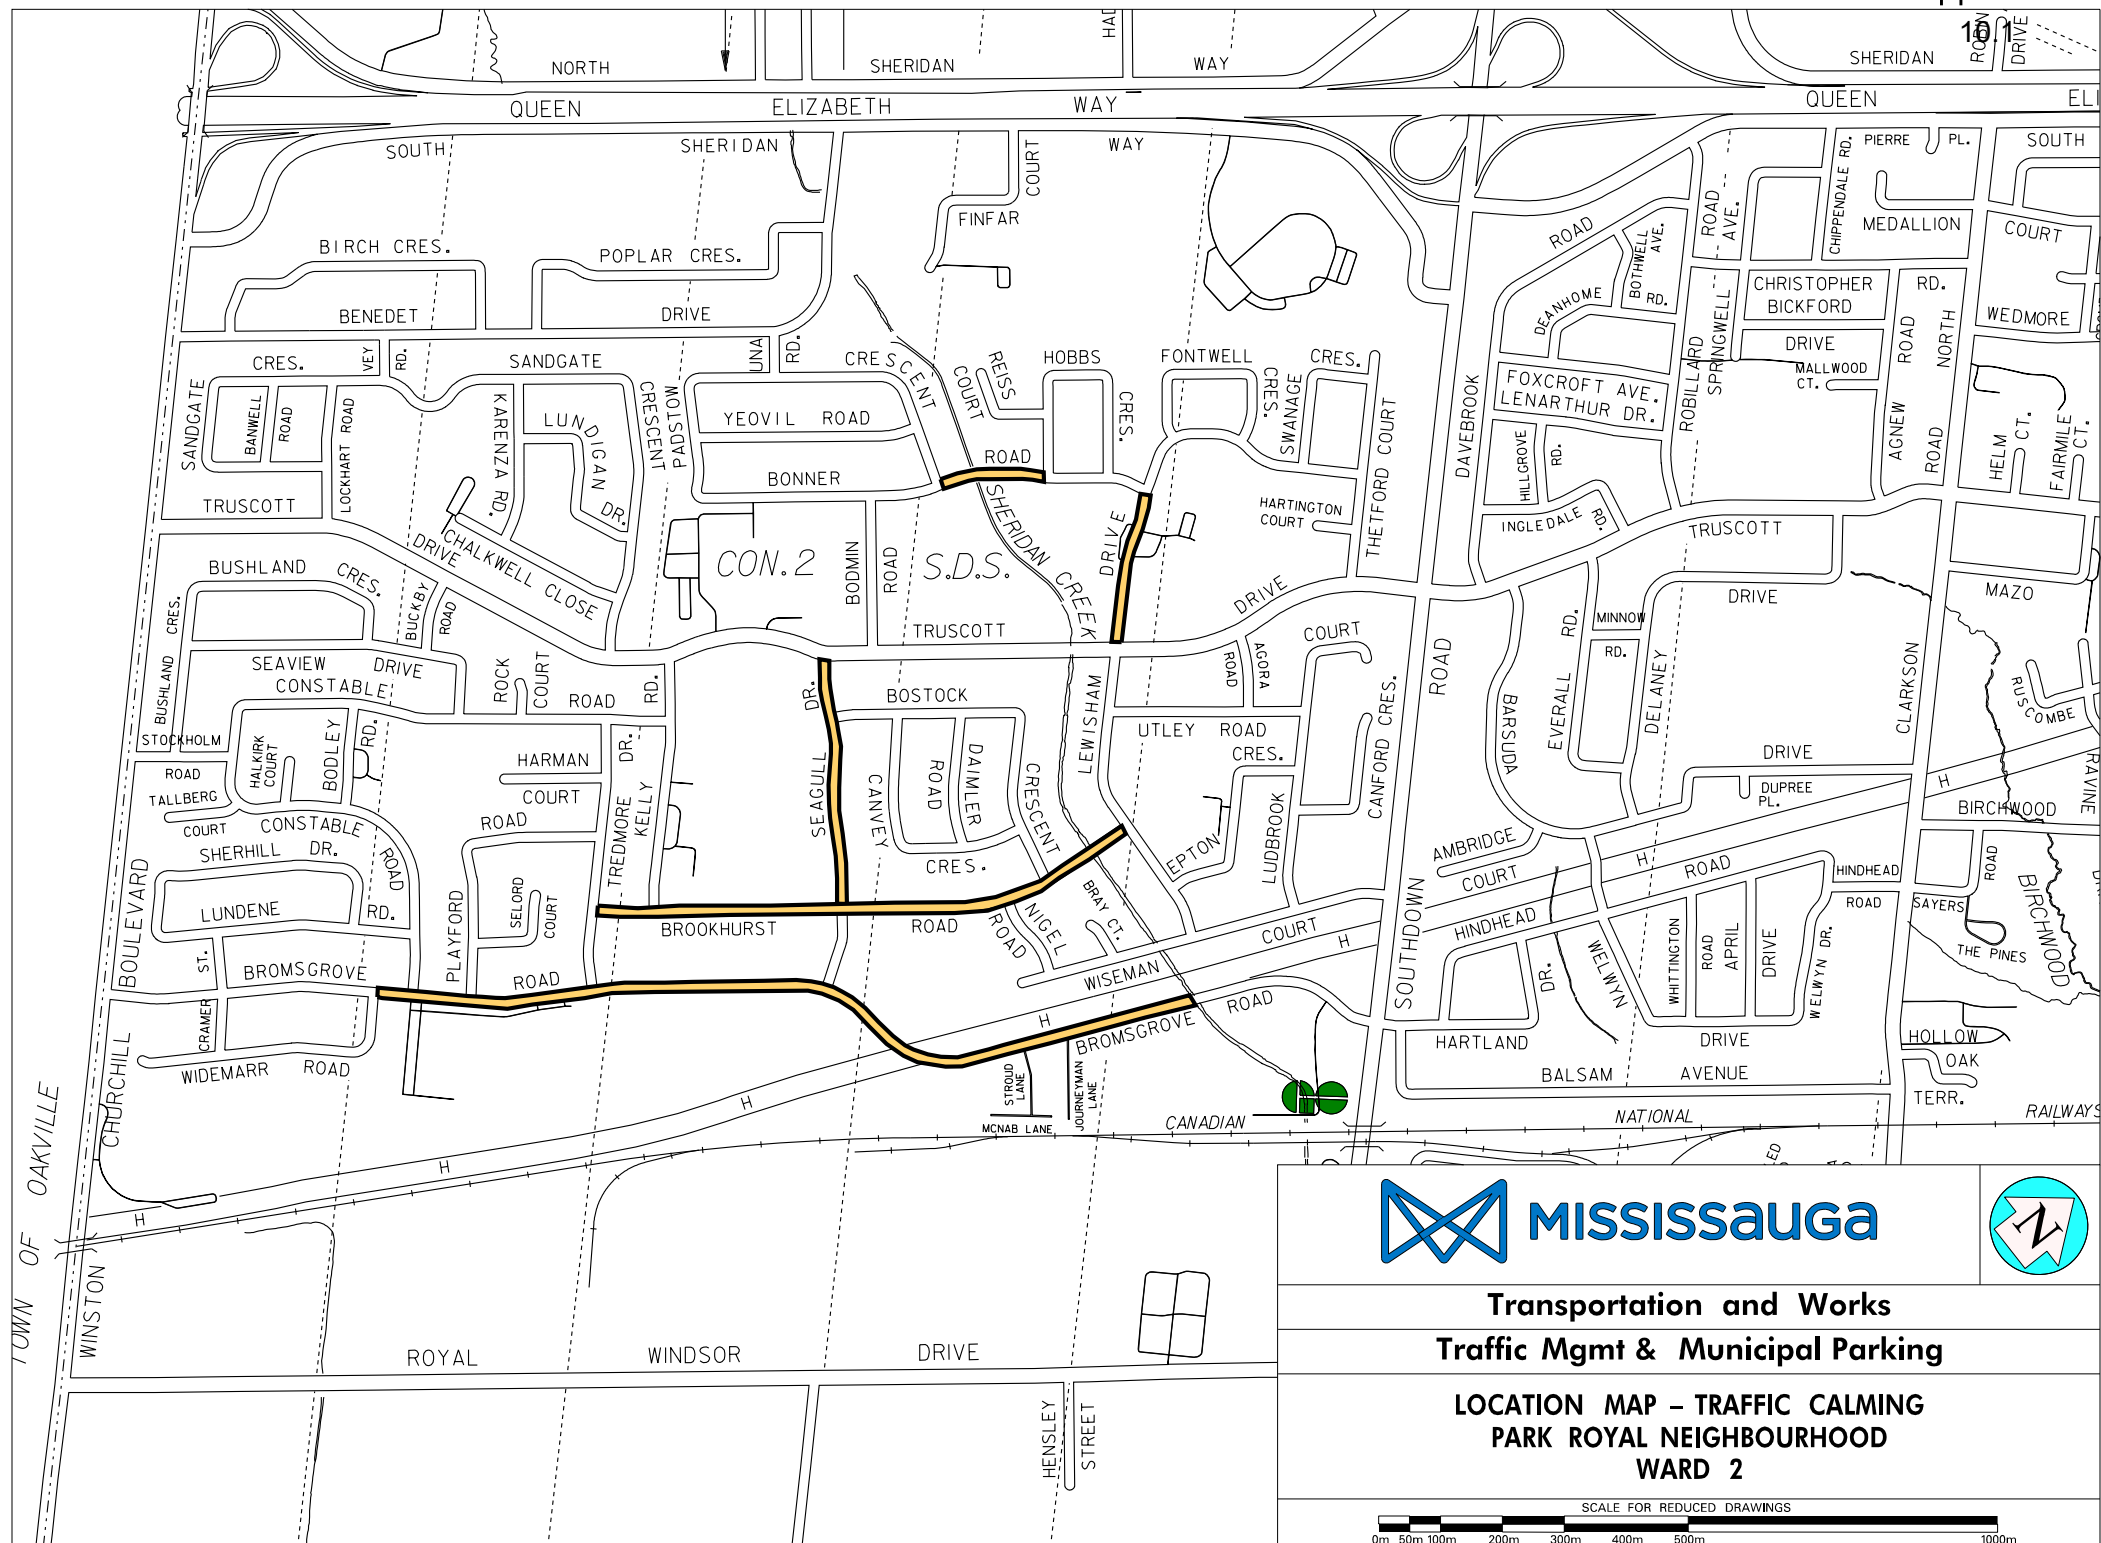

**Transportation and Works
Traffic Mgmt & Municipal Parking**

**LOCATION MAP - TRAFFIC CALMING
PARK ROYAL NEIGHBOURHOOD
WARD 2**