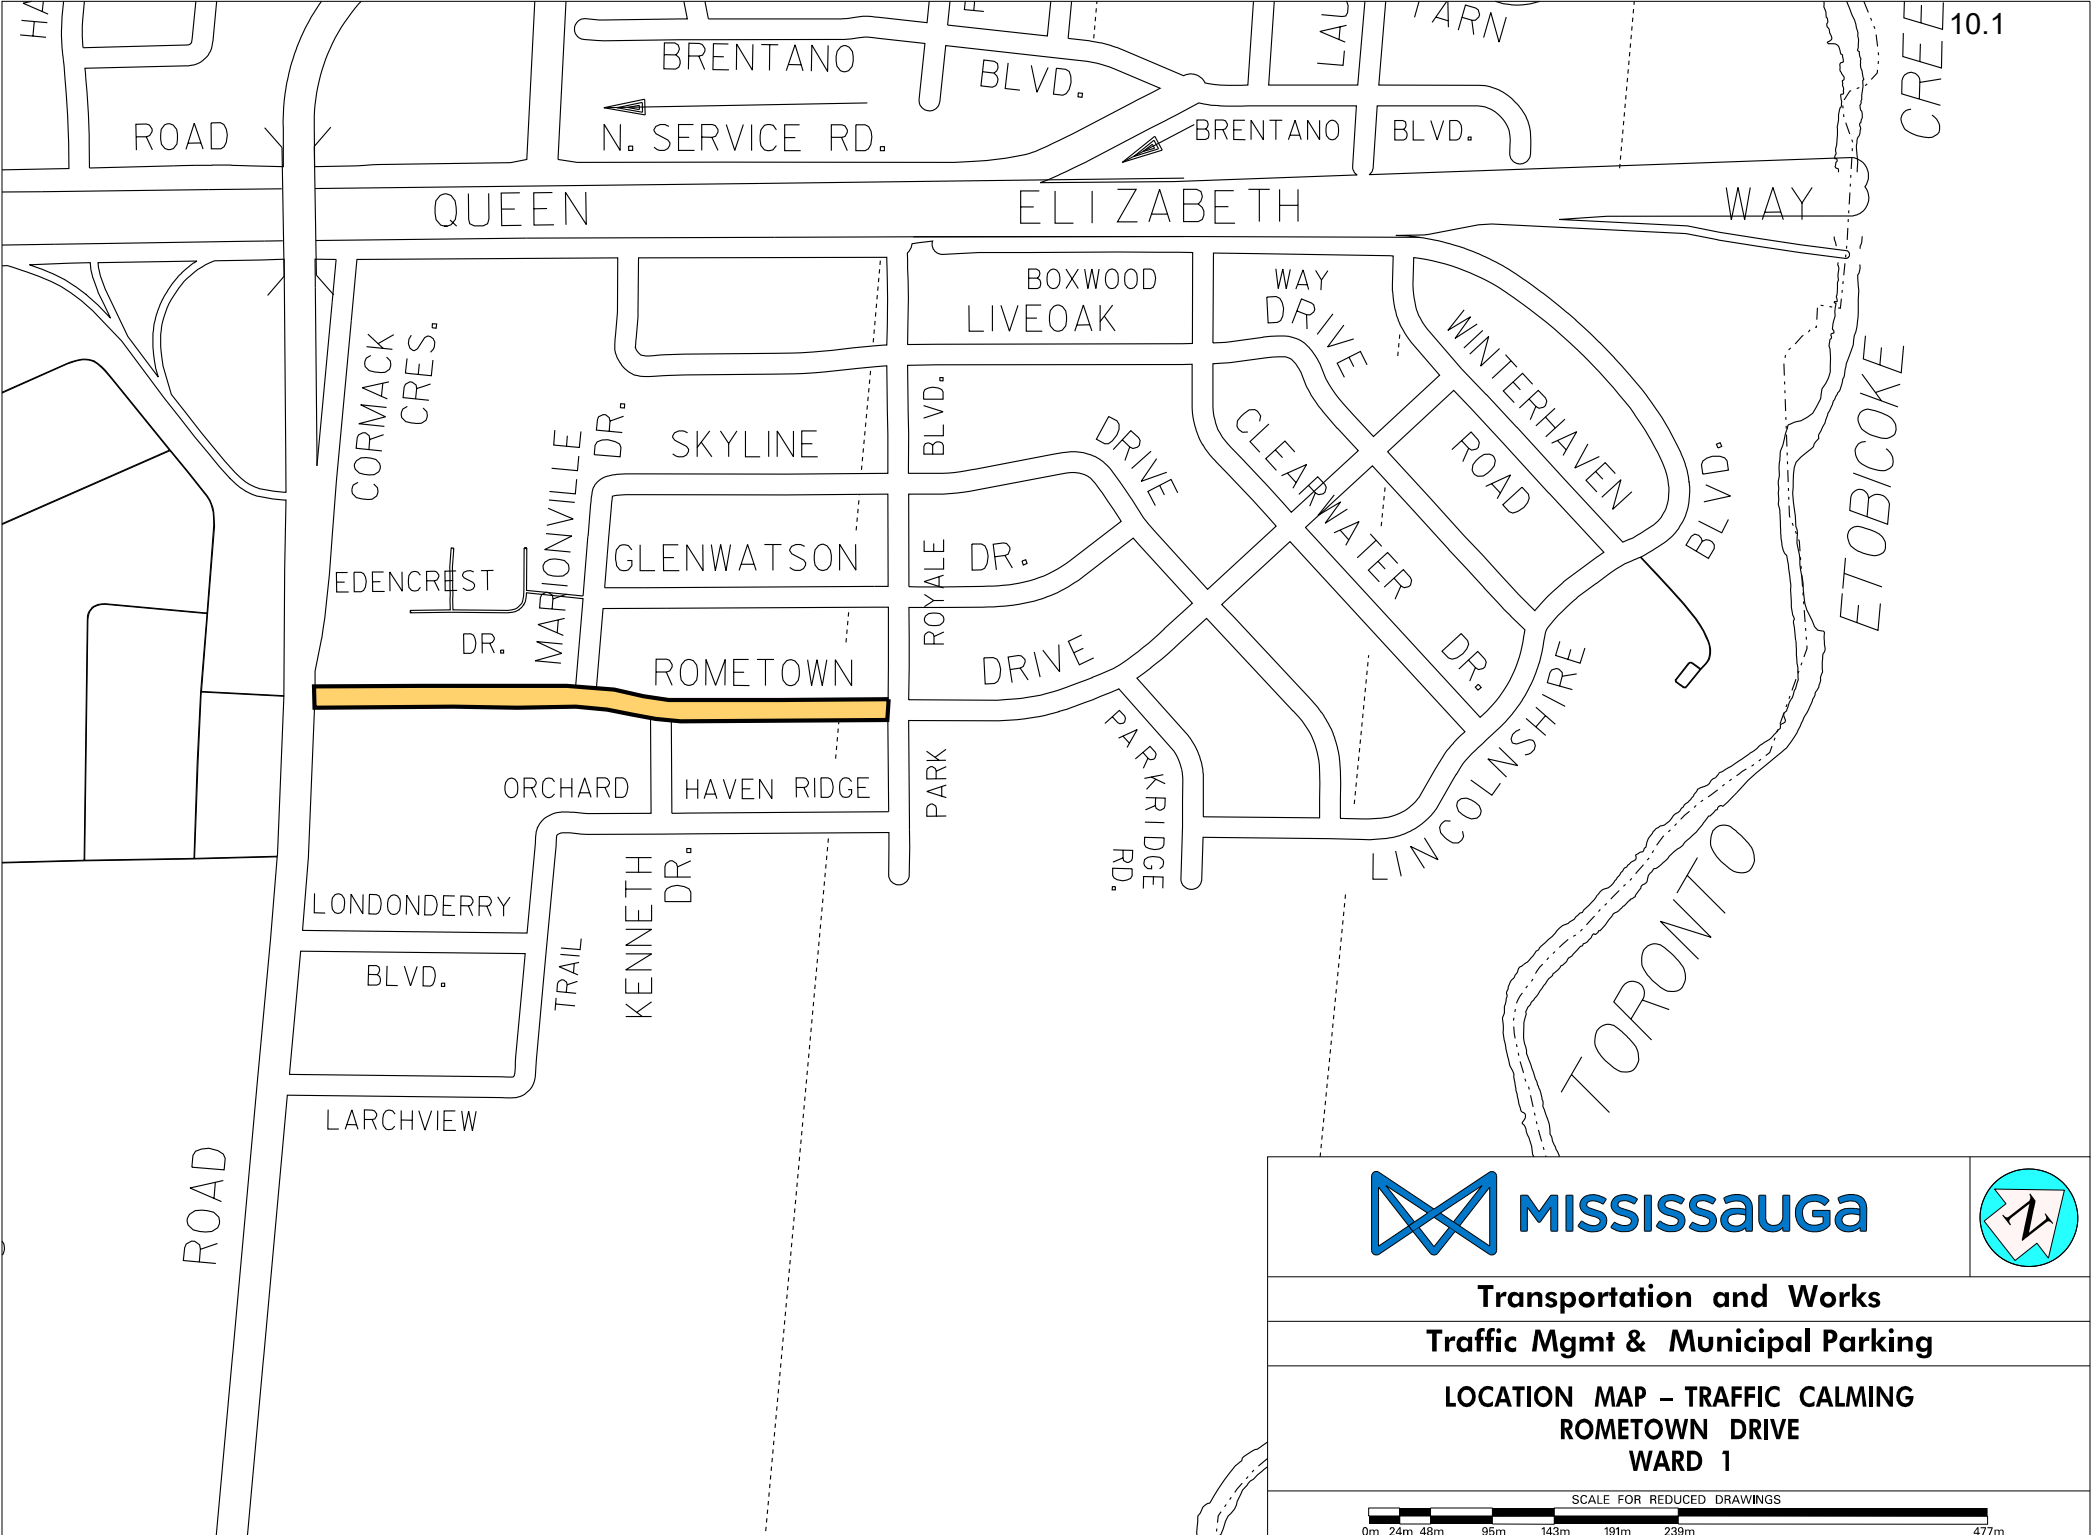

**Transportation and Works
Traffic Mgmt & Municipal Parking**

**LOCATION MAP - TRAFFIC CALMING
KENDALL ROAD
WARD 1**

Transportation and Works
Traffic Mgmt & Municipal Parking

LOCATION MAP - TRAFFIC CALMING
ROMETOWN DRIVE
WARD 1

**Transportation and Works
Traffic Mgmt & Municipal Parking**

**LOCATION MAP - TRAFFIC CALMING
STANFIELD ROAD
WARD 1**

**Transportation and Works
Traffic Mgmt & Municipal Parking**

**LOCATION MAP - TRAFFIC CALMING
STAVEBANK ROAD
WARD 1**

**Transportation and Works
Traffic Mgmt & Municipal Parking**

**LOCATION MAP - TRAFFIC CALMING
CONSTITUTION BLVD. & QUEEN FREDERICA DR. NEIGHBOURHOOD
WARD 3**

Transportation and Works
Traffic Mgmt & Municipal Parking

LOCATION MAP - TRAFFIC CALMING
GOLDEN ORCHARD DRIVE
WARD 3

AVENUE WEST

EGLINTON

AVENUE

33

32

CVH Heliport

UNNAMED ACCESS ROADS