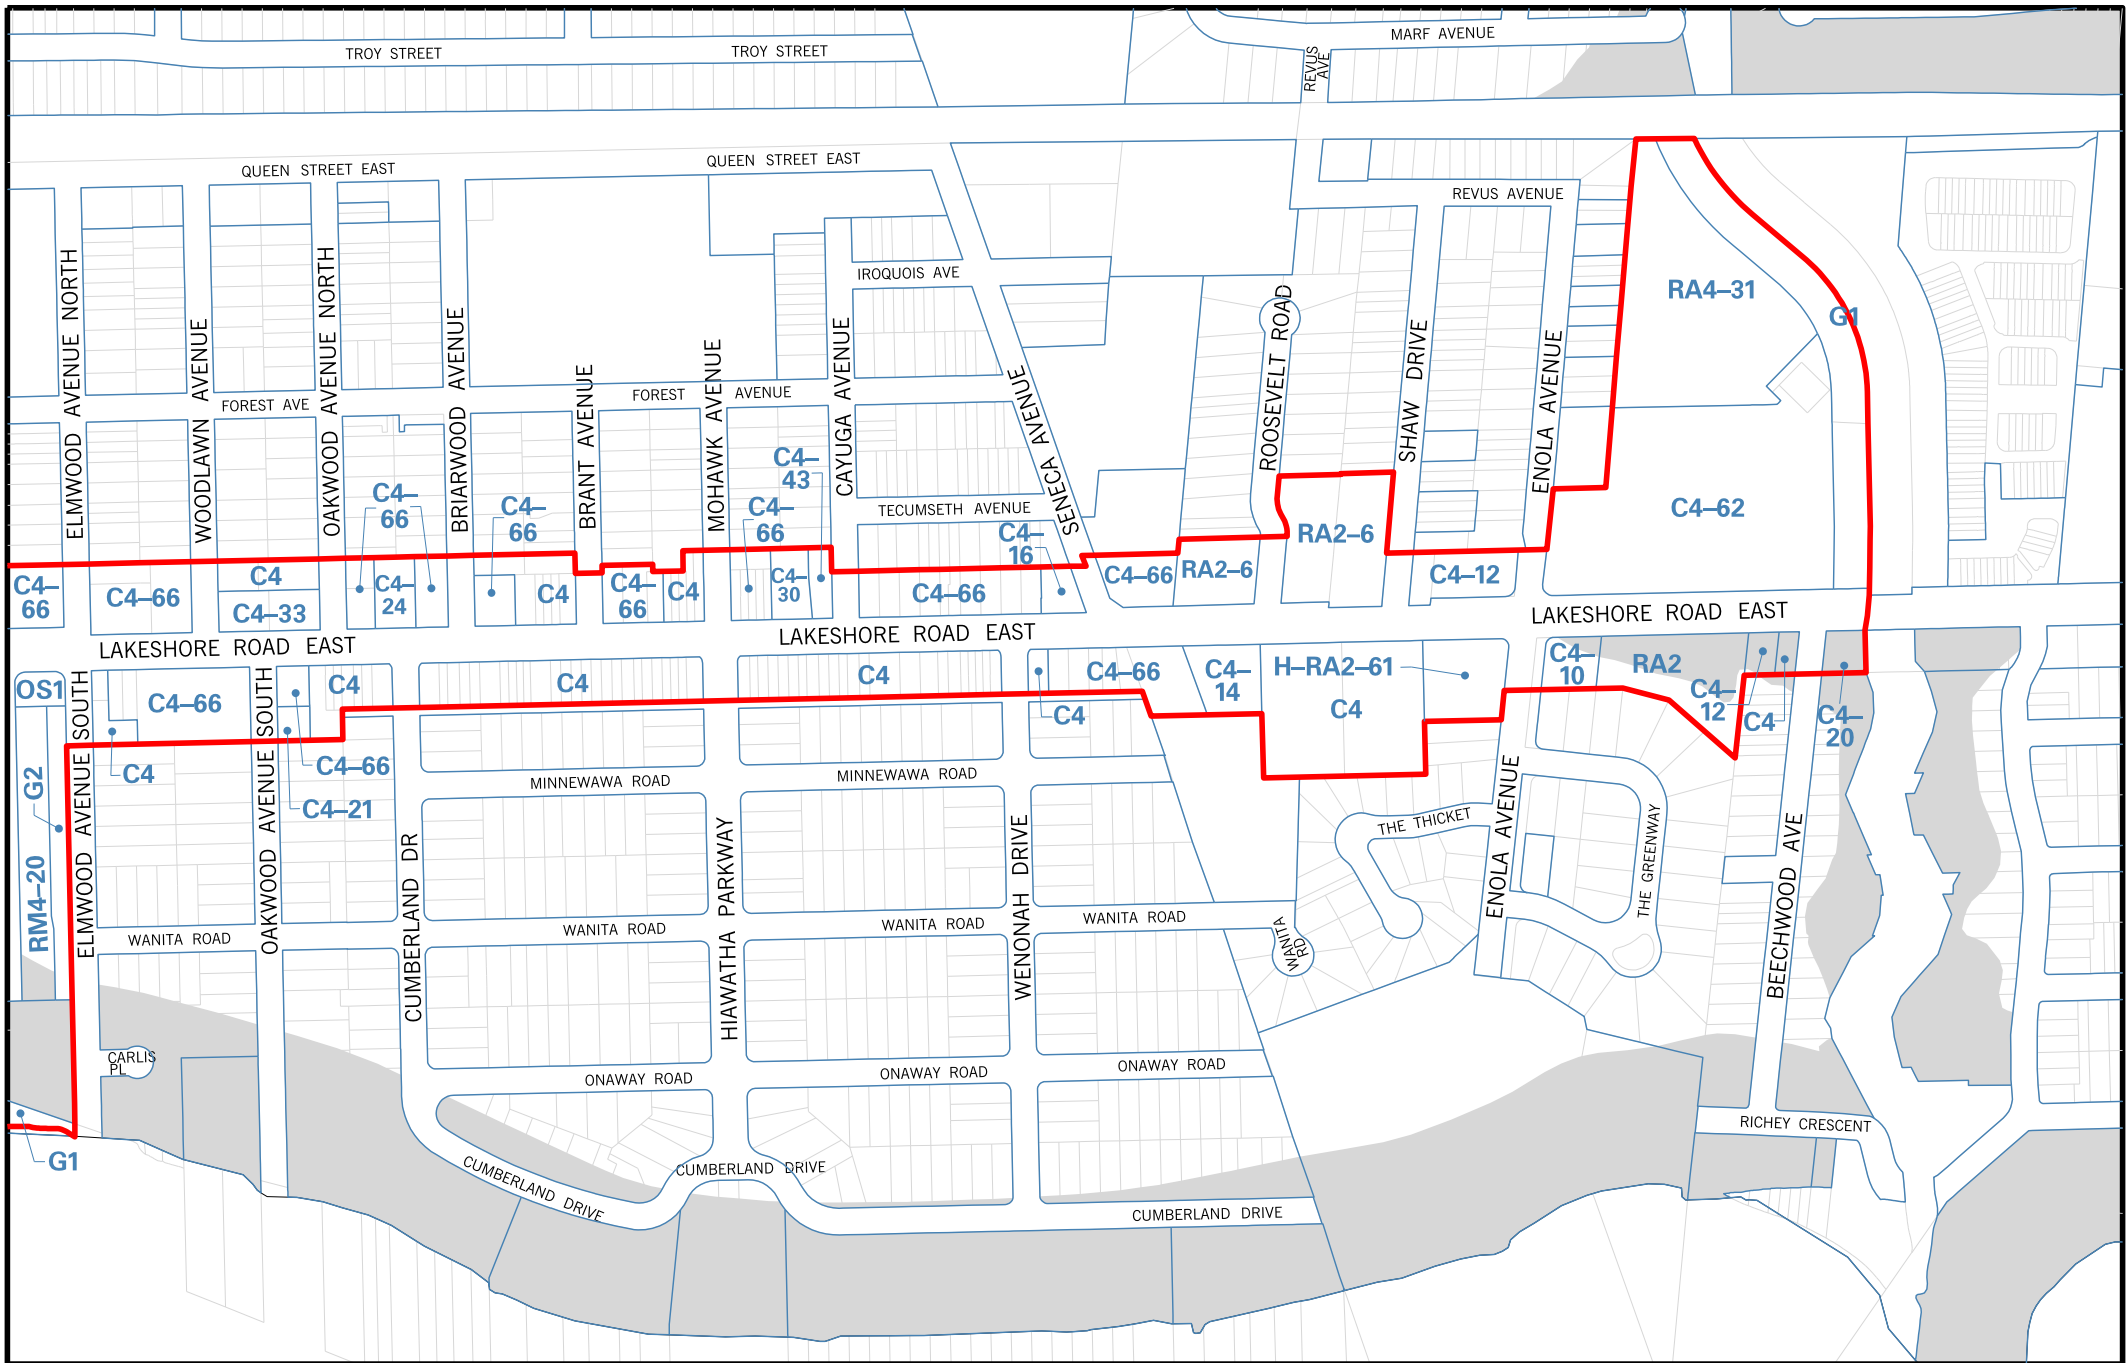

Permitted Zones for Seasonal Outdoor Patio

- Port Credit BIA Boundary
- Zone Boundary

MISSISSAUGA  
Produced by  
IT, Geospatial Solutions

THIS IS SCHEDULE "2.1.9.14(2)"

AS ATTACHED TO BY-LAW \_\_\_\_\_

Permitted Zones for Seasonal Outdoor Patio

Port Credit BIA Boundary  
 Zone Boundary

MISSISSAUGA Produced by IT, Geospatial Solutions

THIS IS SCHEDULE "2.1.9.14(3)"

AS ATTACHED TO BY-LAW \_\_\_\_\_