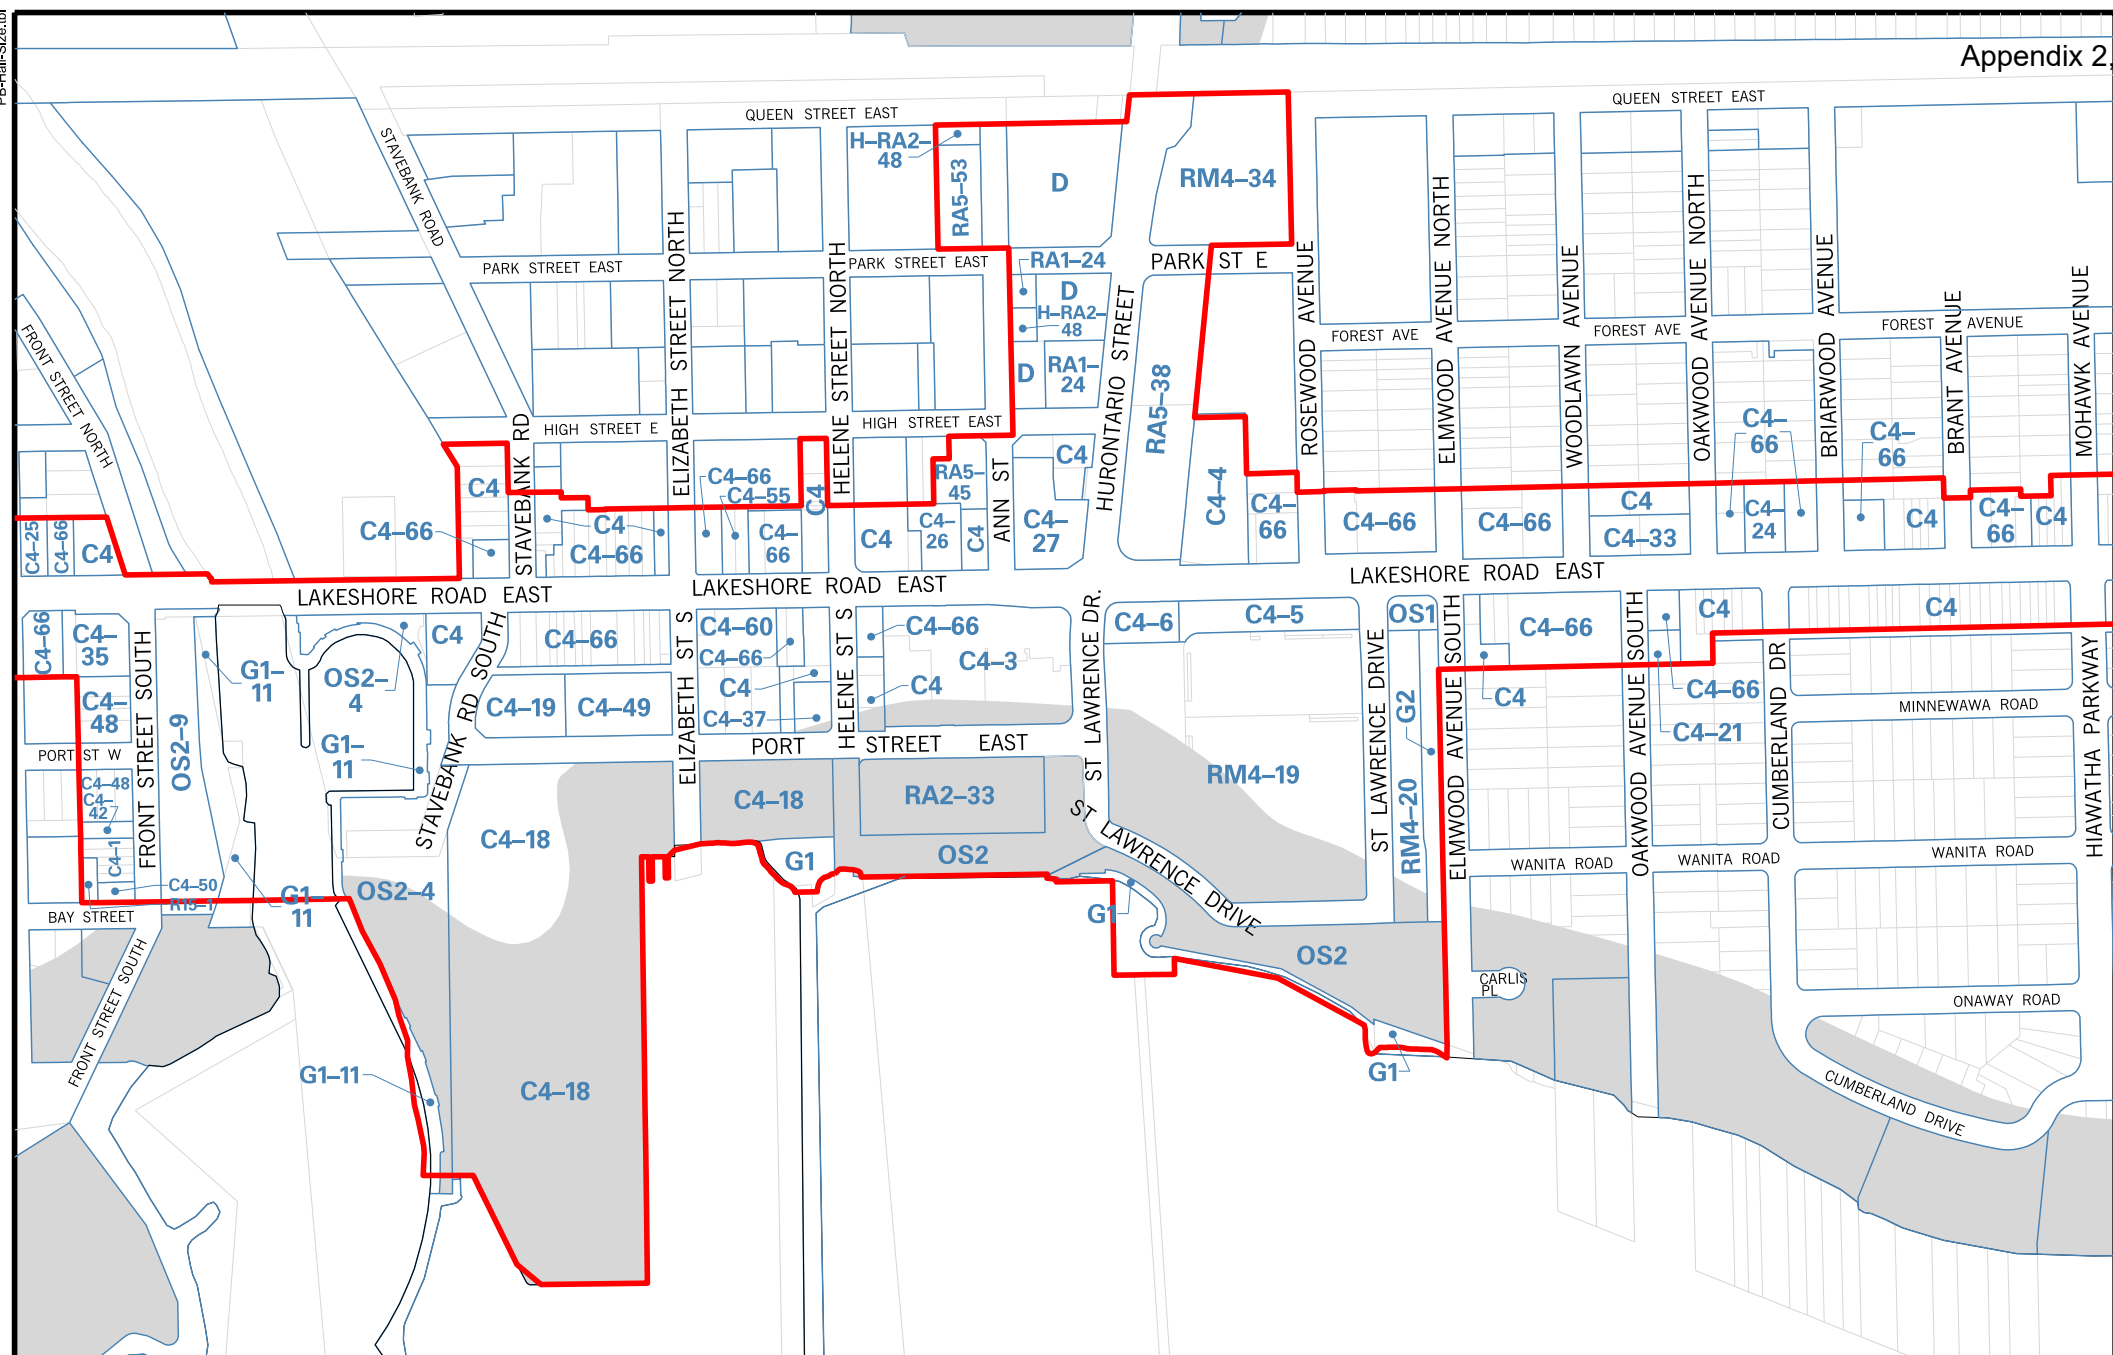

Permitted Zones for Seasonal Outdoor Patio

- Port Credit BIA Boundary
- Zone Boundary

MISSISSAUGA Produced by IT, Geospatial Solutions

THIS IS SCHEDULE "2.1.9.14(1)"

AS ATTACHED TO BY-LAW _____

PB-Half-Size.tbl

Permitted Zones for Seasonal Outdoor Patio

- Port Credit BIA Boundary
- Zone Boundary

MISSISSAUGA
Produced by
IT, Geospatial Solutions

THIS IS SCHEDULE "2.1.9.14(2)"

AS ATTACHED TO BY-LAW _____