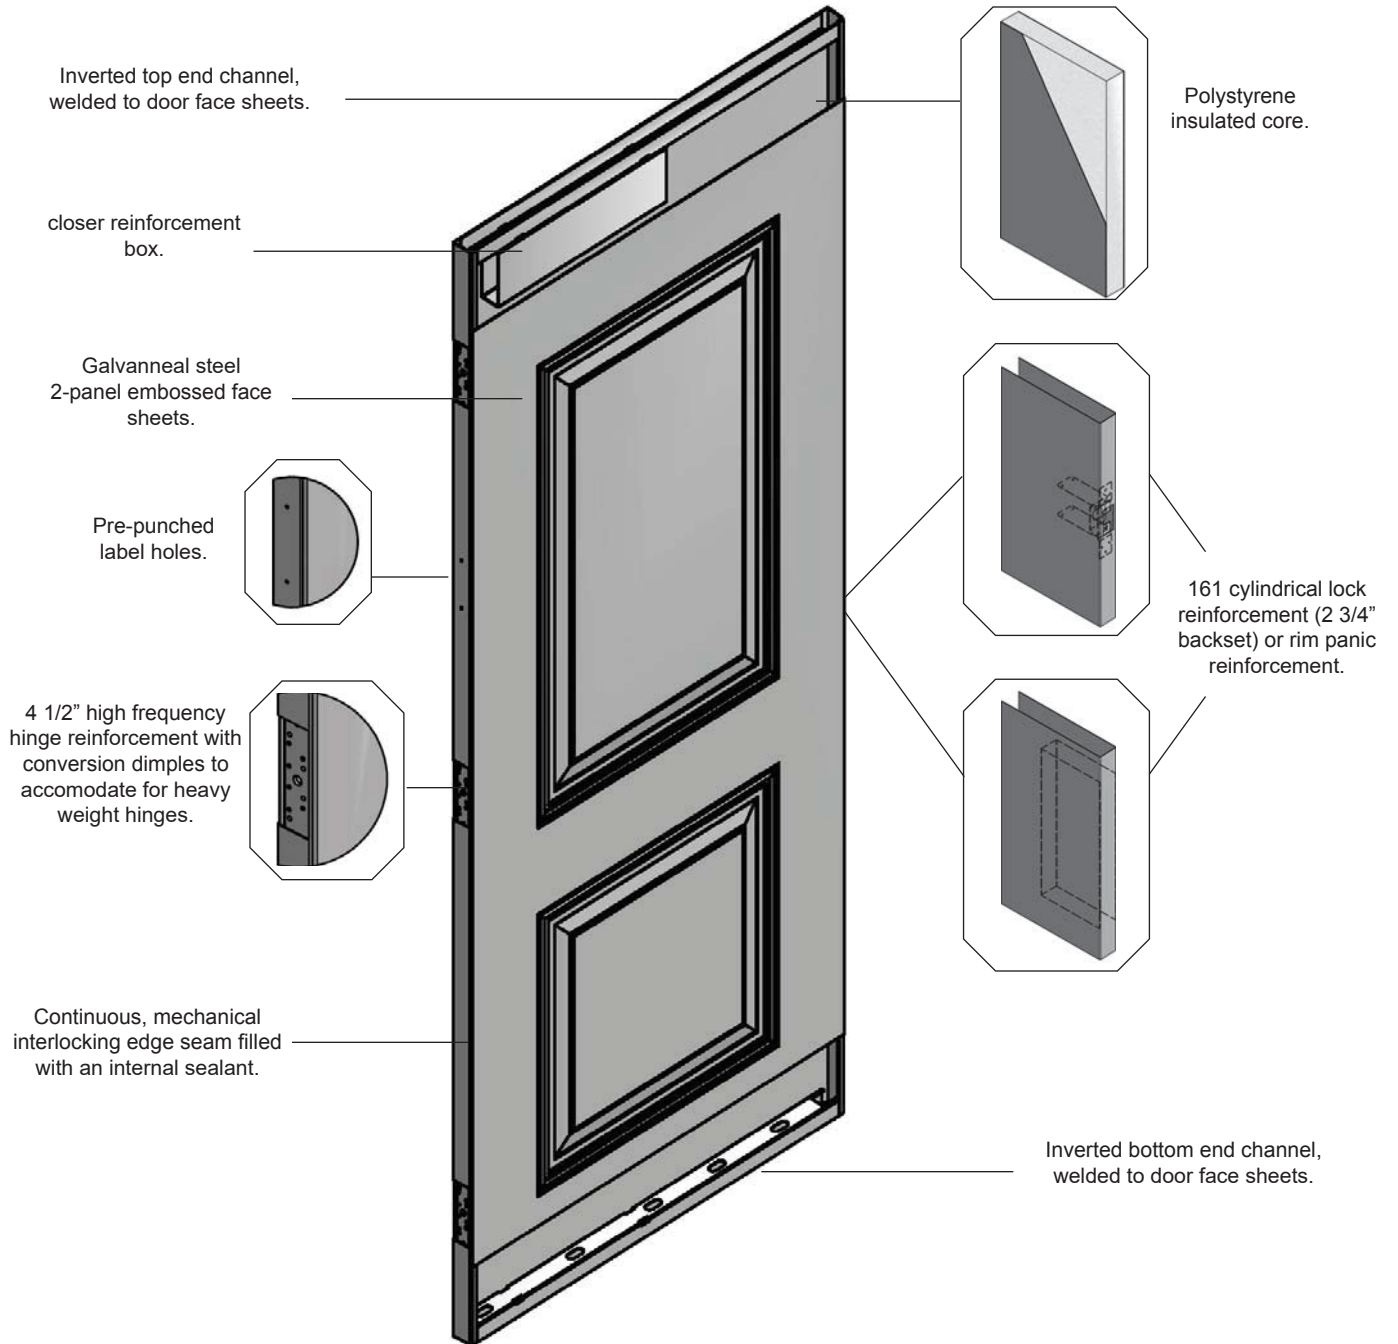

EP SERIES DOORS
EMBOSSED 2-PANEL SQUARE (1 3/4" THICK)

D - 11

EP SERIES DOOR STANDARDS

Embossed Square 2-Panel