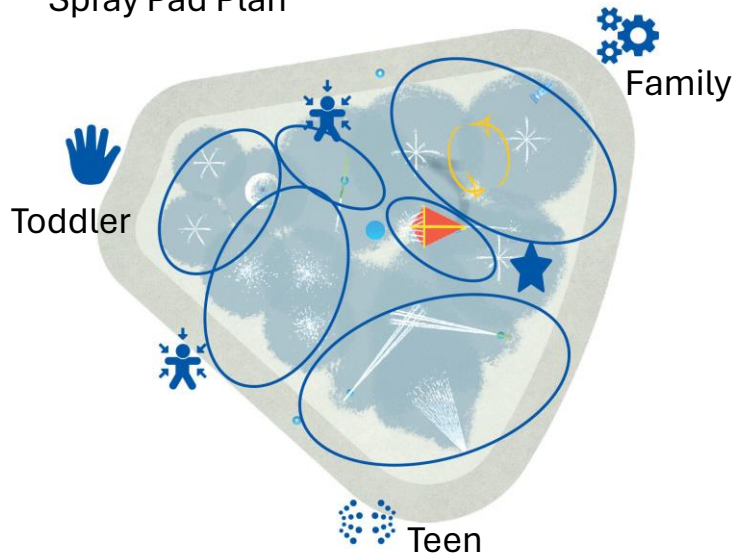

Plan Showing Accessible Circulation Elements

Playgrounds

- Junior and Senior Equipment
- Swings (Belt, Tot, Accessible)
- Inclusive play elements
- Rubber safety surfacing

5.1

Overall View – 3D Rendering

Playgrounds

- Sufficient circulation space for mobility devices
- Conforms to Annex H Standard
- Open views for caregivers
- Adjacent accessible seating

Accessible Elements:

	Required	Provided
Elevated Transfer Components	5	9
Ground Level Components	3	8
Different Types of Ground Level	3	4

Omni-Spin

Junior Play

We-Saw

Spray Pad

- Sandblast concrete surface
- Slopes between 1% - 3%
- Touch activated bollards
- Encourages inclusivity and interaction for all ages
- Final colours will provide visual contrast

Spray Pad Plan

Kite

Sail Twirl

Fitness

- 3 Stations located throughout the park
- Along asphalt trails
- Suitable for different skills, abilities, body shape, and age

5.1 Fitness Station Locations

Fitness

- Wood fiber surface
- Static equipment
- Accessible asphalt ramps
- Use alone or with partner