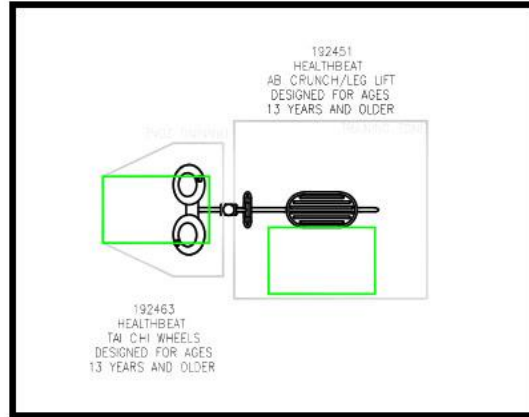

Spray Pad Plan

Kite

Sail Twirl

Fitness

- 3 Stations located throughout the park
- Along asphalt trails
- Suitable for different skills, abilities, body shape, and age

5.1 Fitness Station Locations

Fitness

- Wood fiber surface
- Static equipment
- Accessible asphalt ramps
- Use alone or with partner