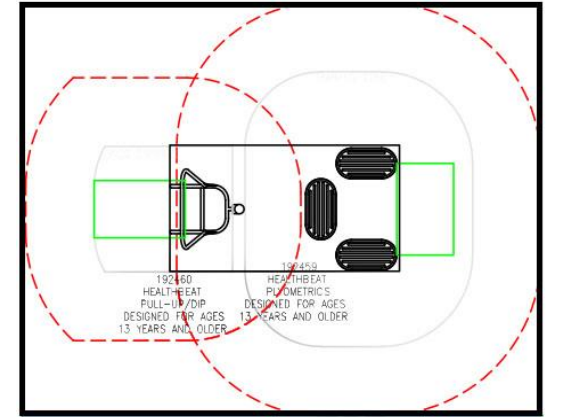

Fitness

- Wood fiber surface
- Static equipment
- Accessible asphalt ramps
- Use alone or with partner

Station 3