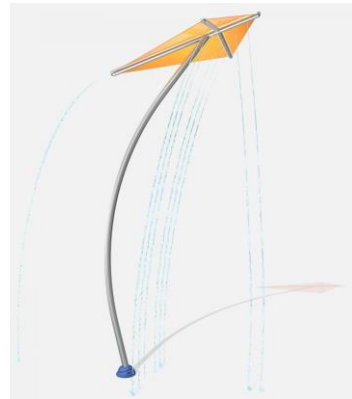

Omni-Spin

Junior Play

We-Saw

Spray Pad

- Sandblast concrete surface
- Slopes between 1% - 3%
- Touch activated bollards
- Encourages inclusivity and interaction for all ages
- Final colours will provide visual contrast

Spray Pad Plan

Kite

Sail Twirl

Fitness

- 3 Stations located throughout the park
- Along asphalt trails
- Suitable for different skills, abilities, body shape, and age

5.1 Fitness Station Locations

Fitness

- Wood fiber surface
- Static equipment
- Accessible asphalt ramps
- Use alone or with partner