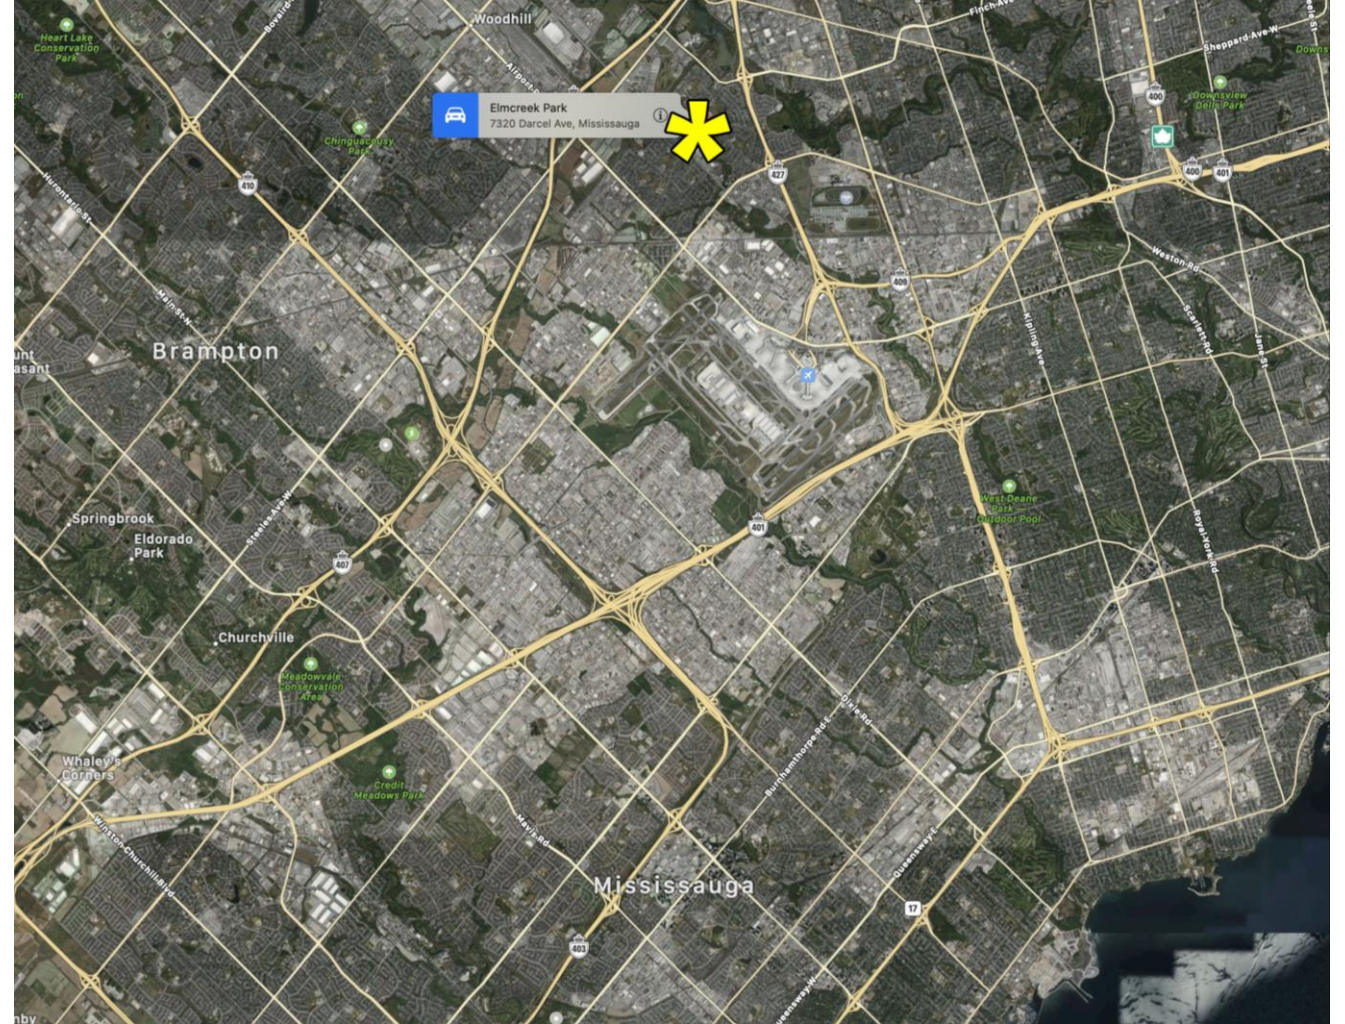

City of Mississauga

Elm Creek Park Redevelopment

Presentation to the Accessibility Advisory Committee

March 25, 2024

Elmcreek Park – Location and Context

- Located in northeast Mississauga adjacent to Malton Community Centre
- North of Goreway Drive and Derry Road

Site Location – Northeast Mississauga

Elmcreek Park – Existing Conditions

- Southwest Intersection of Morningstar Drive and Darcel Avenue

Airphoto of Existing Elmcreek Park

Elm Creek Park – Plan

Program Elements

Spray Pad Plan

Kite

Sail Twirl

Fitness

- 3 Stations located throughout the park
- Along asphalt trails
- Suitable for different skills, abilities, body shape, and age

5.1 Fitness Station Locations

Fitness

- Wood fiber surface
- Static equipment
- Accessible asphalt ramps
- Use alone or with partner