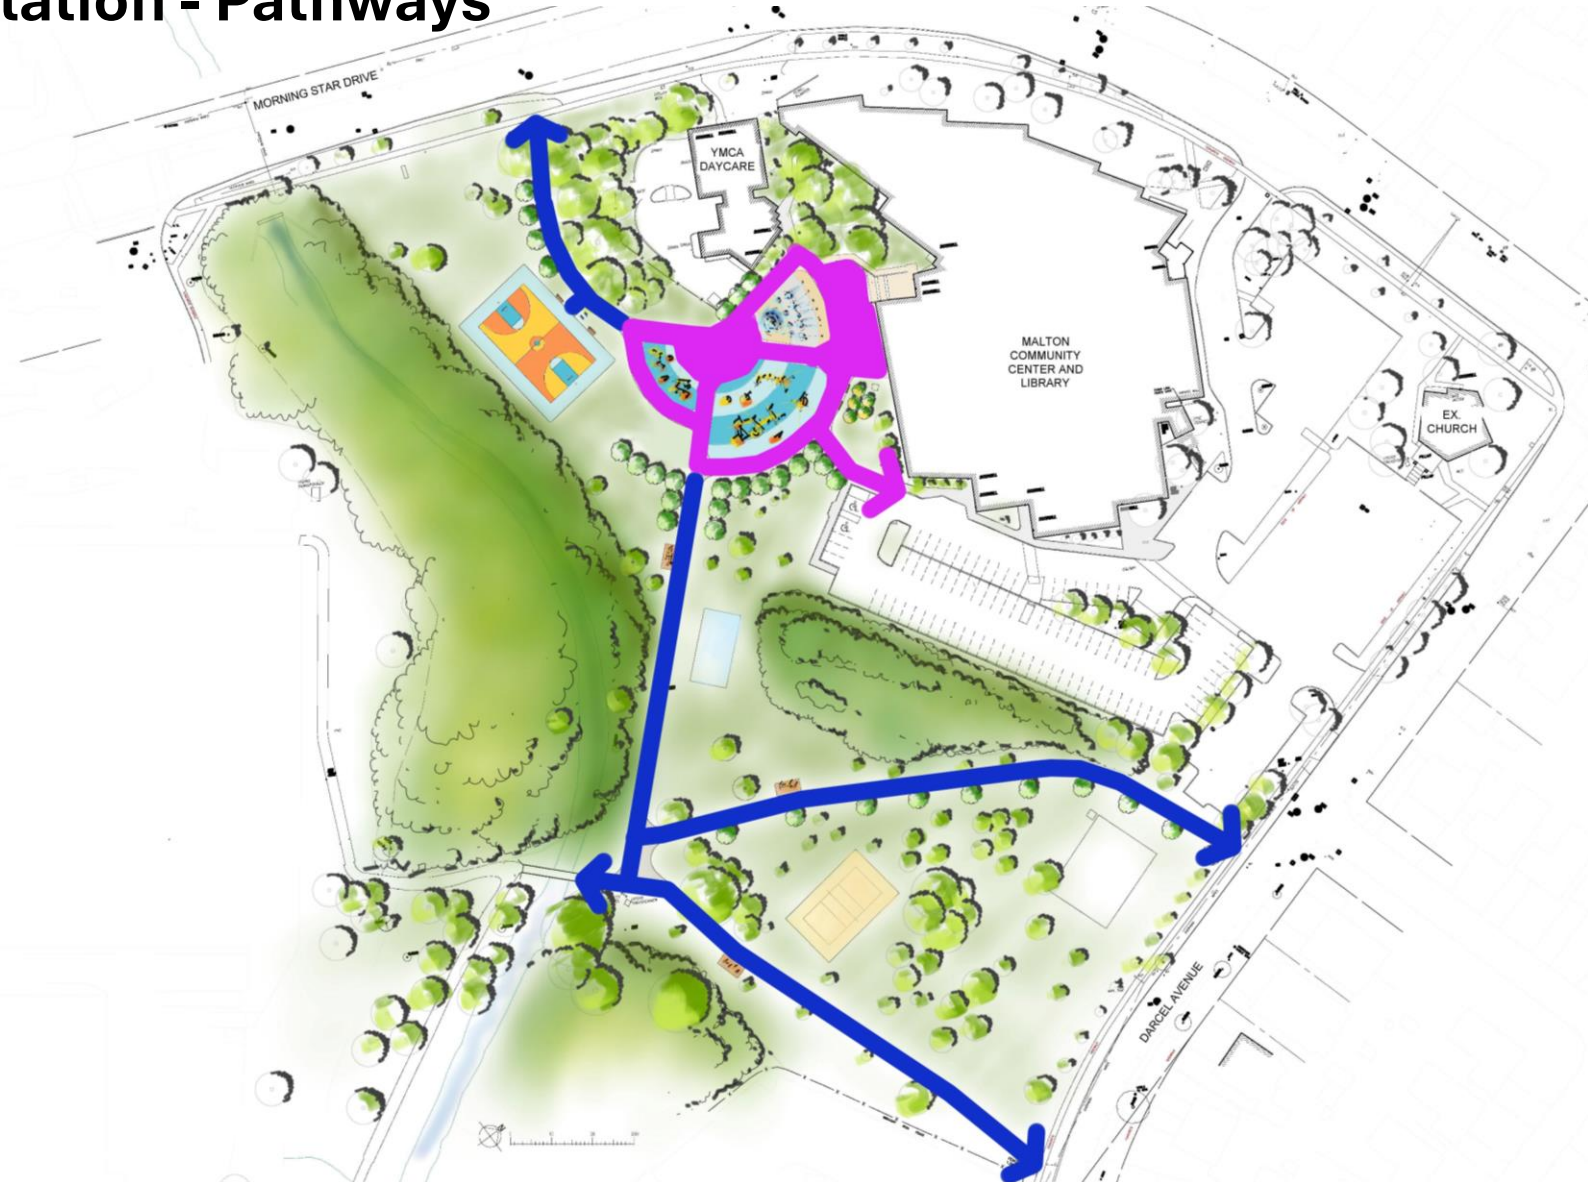

Plan Showing Program Elements

Circulation - Pathways

Accessible Elements

-  Asphalt Trails
-  Concrete Trails
-  Entrance/Access Points
 - 3m minimum widths
 - 5% maximum slopes
 - Maintain existing access and ramps
 - Hard surface (paved) connections at all facilities
 - Accessible benches along trails, in plaza areas, and adjacent to play facilities

Plan Showing Accessible Circulation Elements

Playgrounds

- Junior and Senior Equipment
- Swings (Belt, Tot, Accessible)
- Inclusive play elements
- Rubber safety surfacing

5.1

Overall View – 3D Rendering

Playgrounds

Omni-Spin

Junior Play

We-Saw

Spray Pad

- Sandblast concrete surface
- Slopes between 1% - 3%
- Touch activated bollards
- Encourages inclusivity and interaction for all ages
- Final colours will provide visual contrast

Spray Pad Plan

Kite

Sail Twirl

Fitness

- 3 Stations located throughout the park
- Along asphalt trails
- Suitable for different skills, abilities, body shape, and age

5.1 Fitness Station Locations

Fitness

- Wood fiber surface
- Static equipment
- Accessible asphalt ramps
- Use alone or with partner