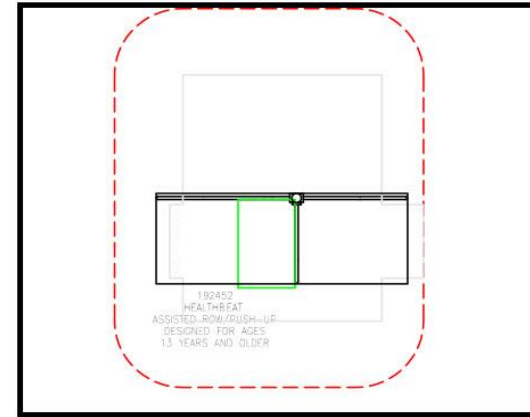

Fitness

- Wood fiber surface
- Static equipment
- Accessible asphalt ramps
- Use alone or with partner

Station 2