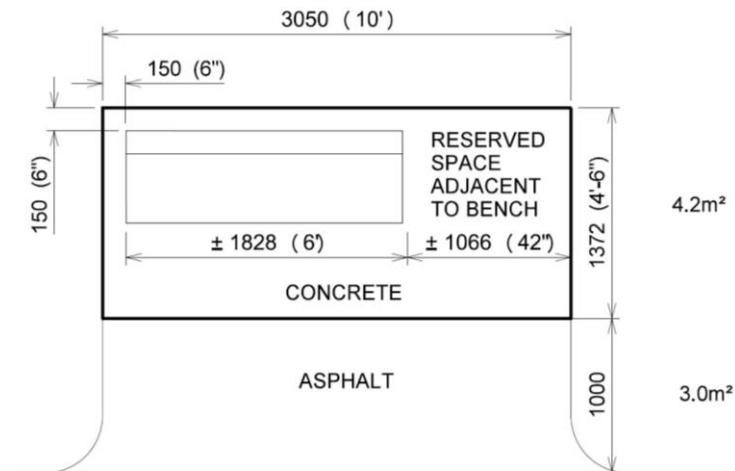

Site Furnishings

- Accessible bench pad areas
- Benches with backs and arm rests
- Mounted on concrete surface and spaced throughout the park
- Trail and Plaza lighting

Accessible Bench Pad