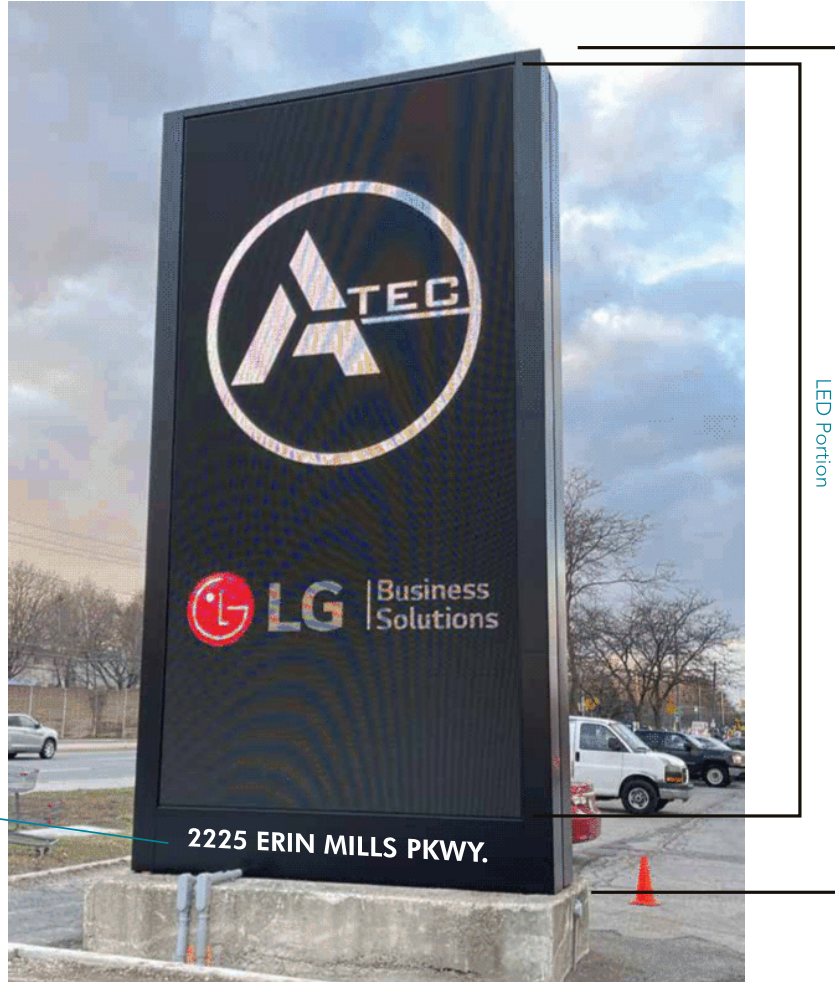

LED Screen

40 Bramsteede Rd.
Brampton, ON.
L6W 3L8
TEL: 905.451.9720
Toll Free: 1.800.463.1079
www.atecsigns.ca

Copyright:
All rights reserved, including the right to
reproduce in whole or in part without the
consent of Atec Signs.