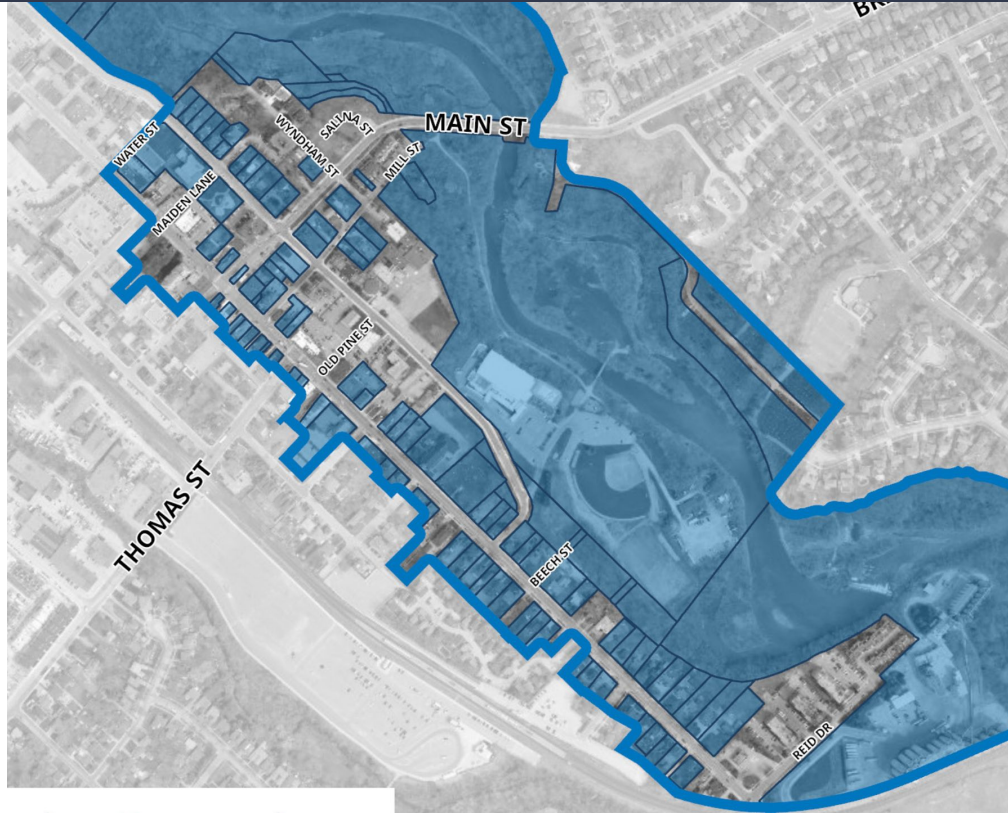

# Streetsville Heritage Conservation District

Josh Reid

A dark blue diagonal graphic that starts from the bottom left corner and extends towards the top right corner, covering the lower half of the slide.

# Can you guess which one is heritage?

193 Church St

11 Princess St