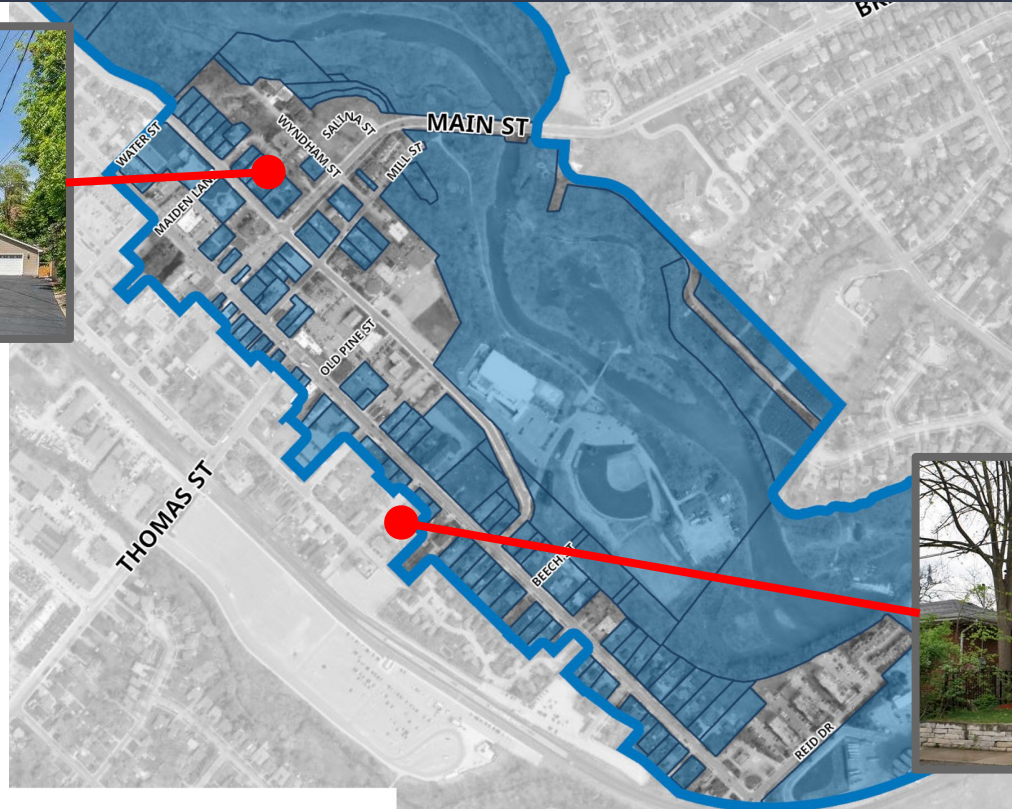

193 Church St