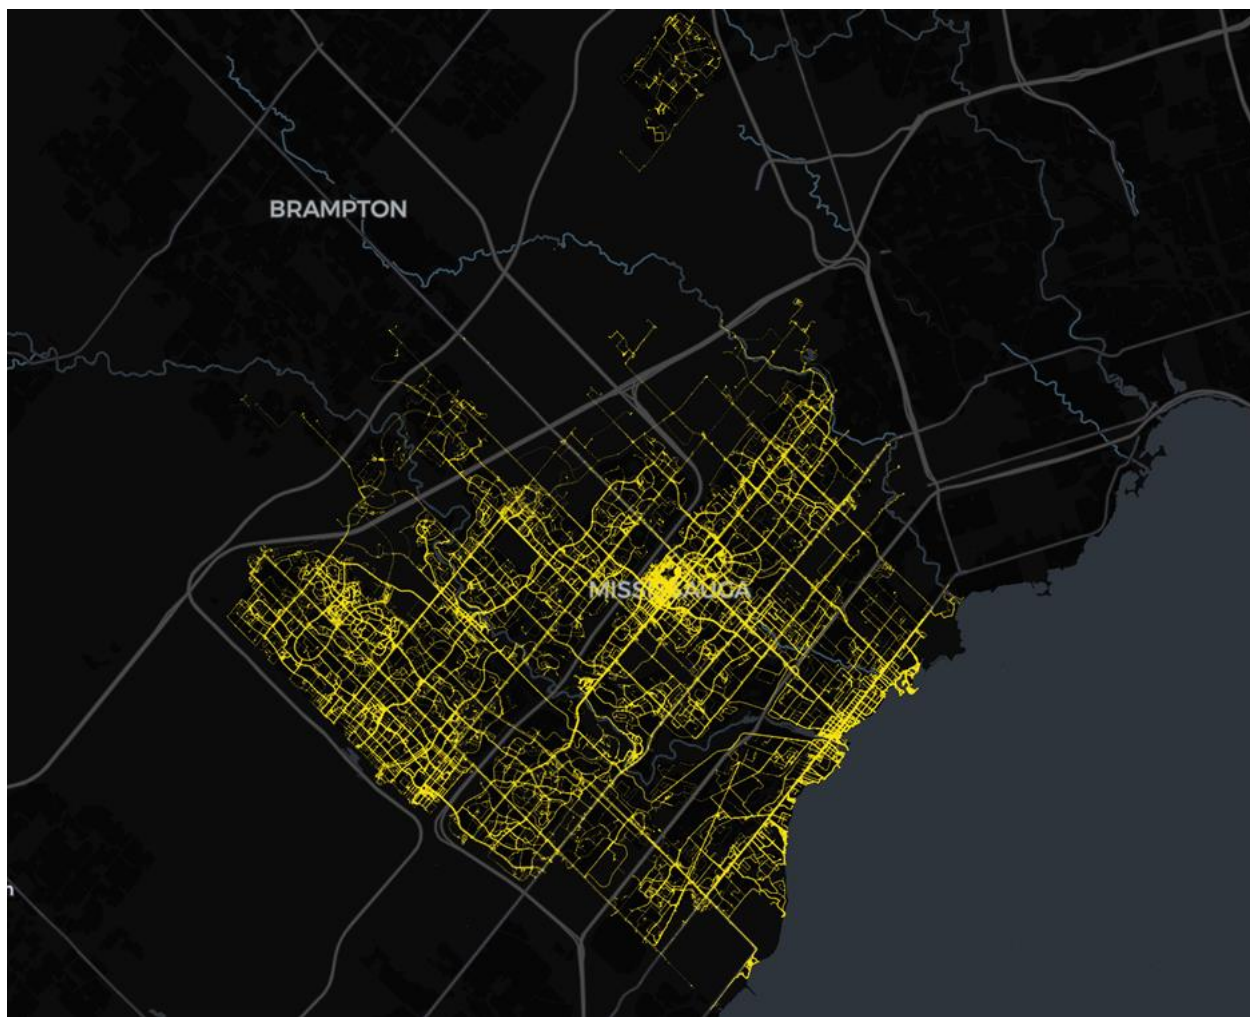

Appendix 1 - Shared Micro-mobility Program: Trip Data Visualizations for 2024

Figure 1: Trip Origin / Destination Visualization (Lime)

(Image credit: Lime)

Figure 2: Trip Origin / Destination Visualization (Bird)

*(Image credit: Bird)*

Figure 3: Trip Path of Travel Visualization (Lime)

(Image credit: Lime)

Figure 4: Trip Path of Travel Visualization (Bird)

(Image credit: Bird)