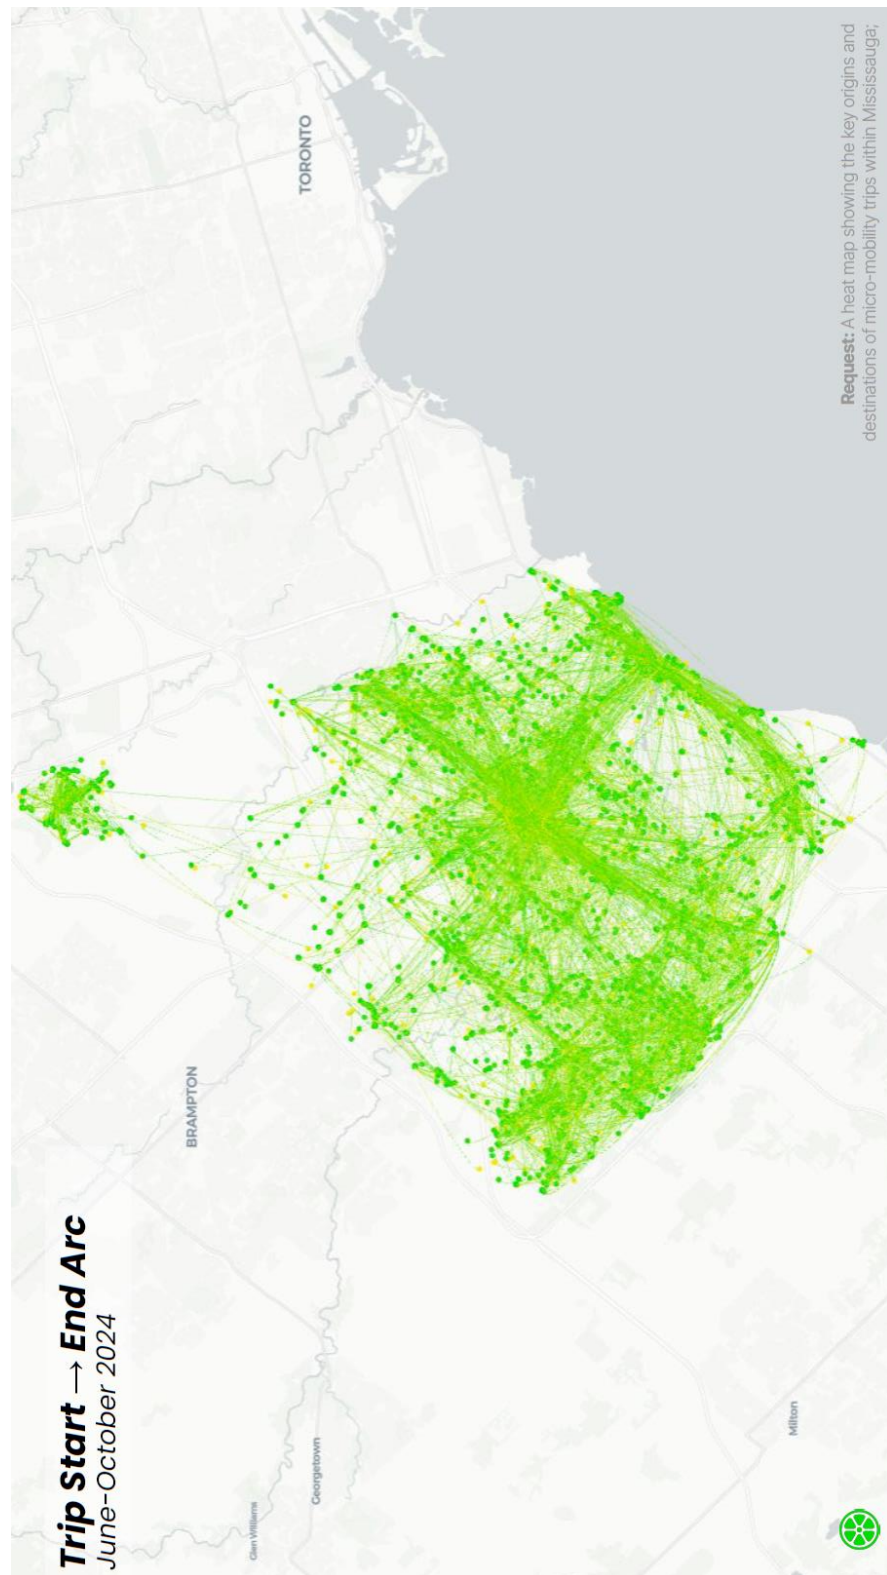

Appendix 1 - Shared Micro-mobility Program: Trip Data Visualizations for 2024

Figure 1: Trip Origin / Destination Visualization (Lime)

(Image credit: Lime)

Figure 2: Trip Origin / Destination Visualization (Bird)

*(Image credit: Bird)*

Figure 3: Trip Path of Travel Visualization (Lime)

(Image credit: Lime)

Figure 4: Trip Path of Travel Visualization (Bird)

(Image credit: Bird)