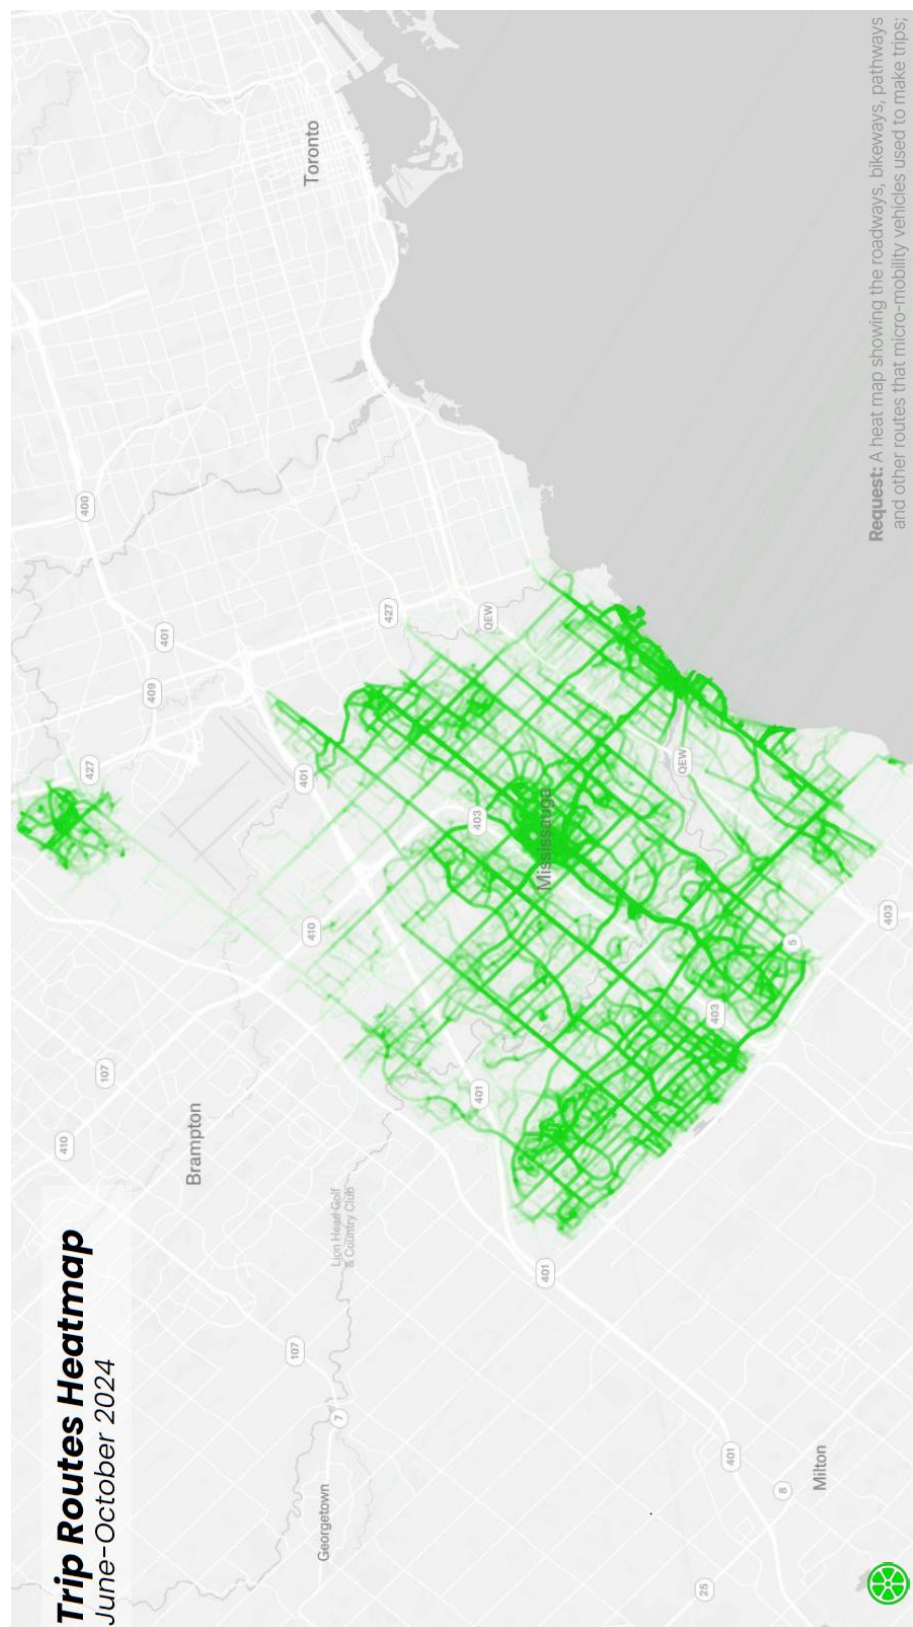

Appendix 1 - Shared Micro-mobility Program: Trip Data Visualizations for 2024

Figure 1: Trip Origin / Destination Visualization (Lime)

(Image credit: Lime)

Figure 2: Trip Origin / Destination Visualization (Bird)

*(Image credit: Bird)*

Figure 3: Trip Path of Travel Visualization (Lime)

(Image credit: Lime)

Figure 4: Trip Path of Travel Visualization (Bird)

(Image credit: Bird)