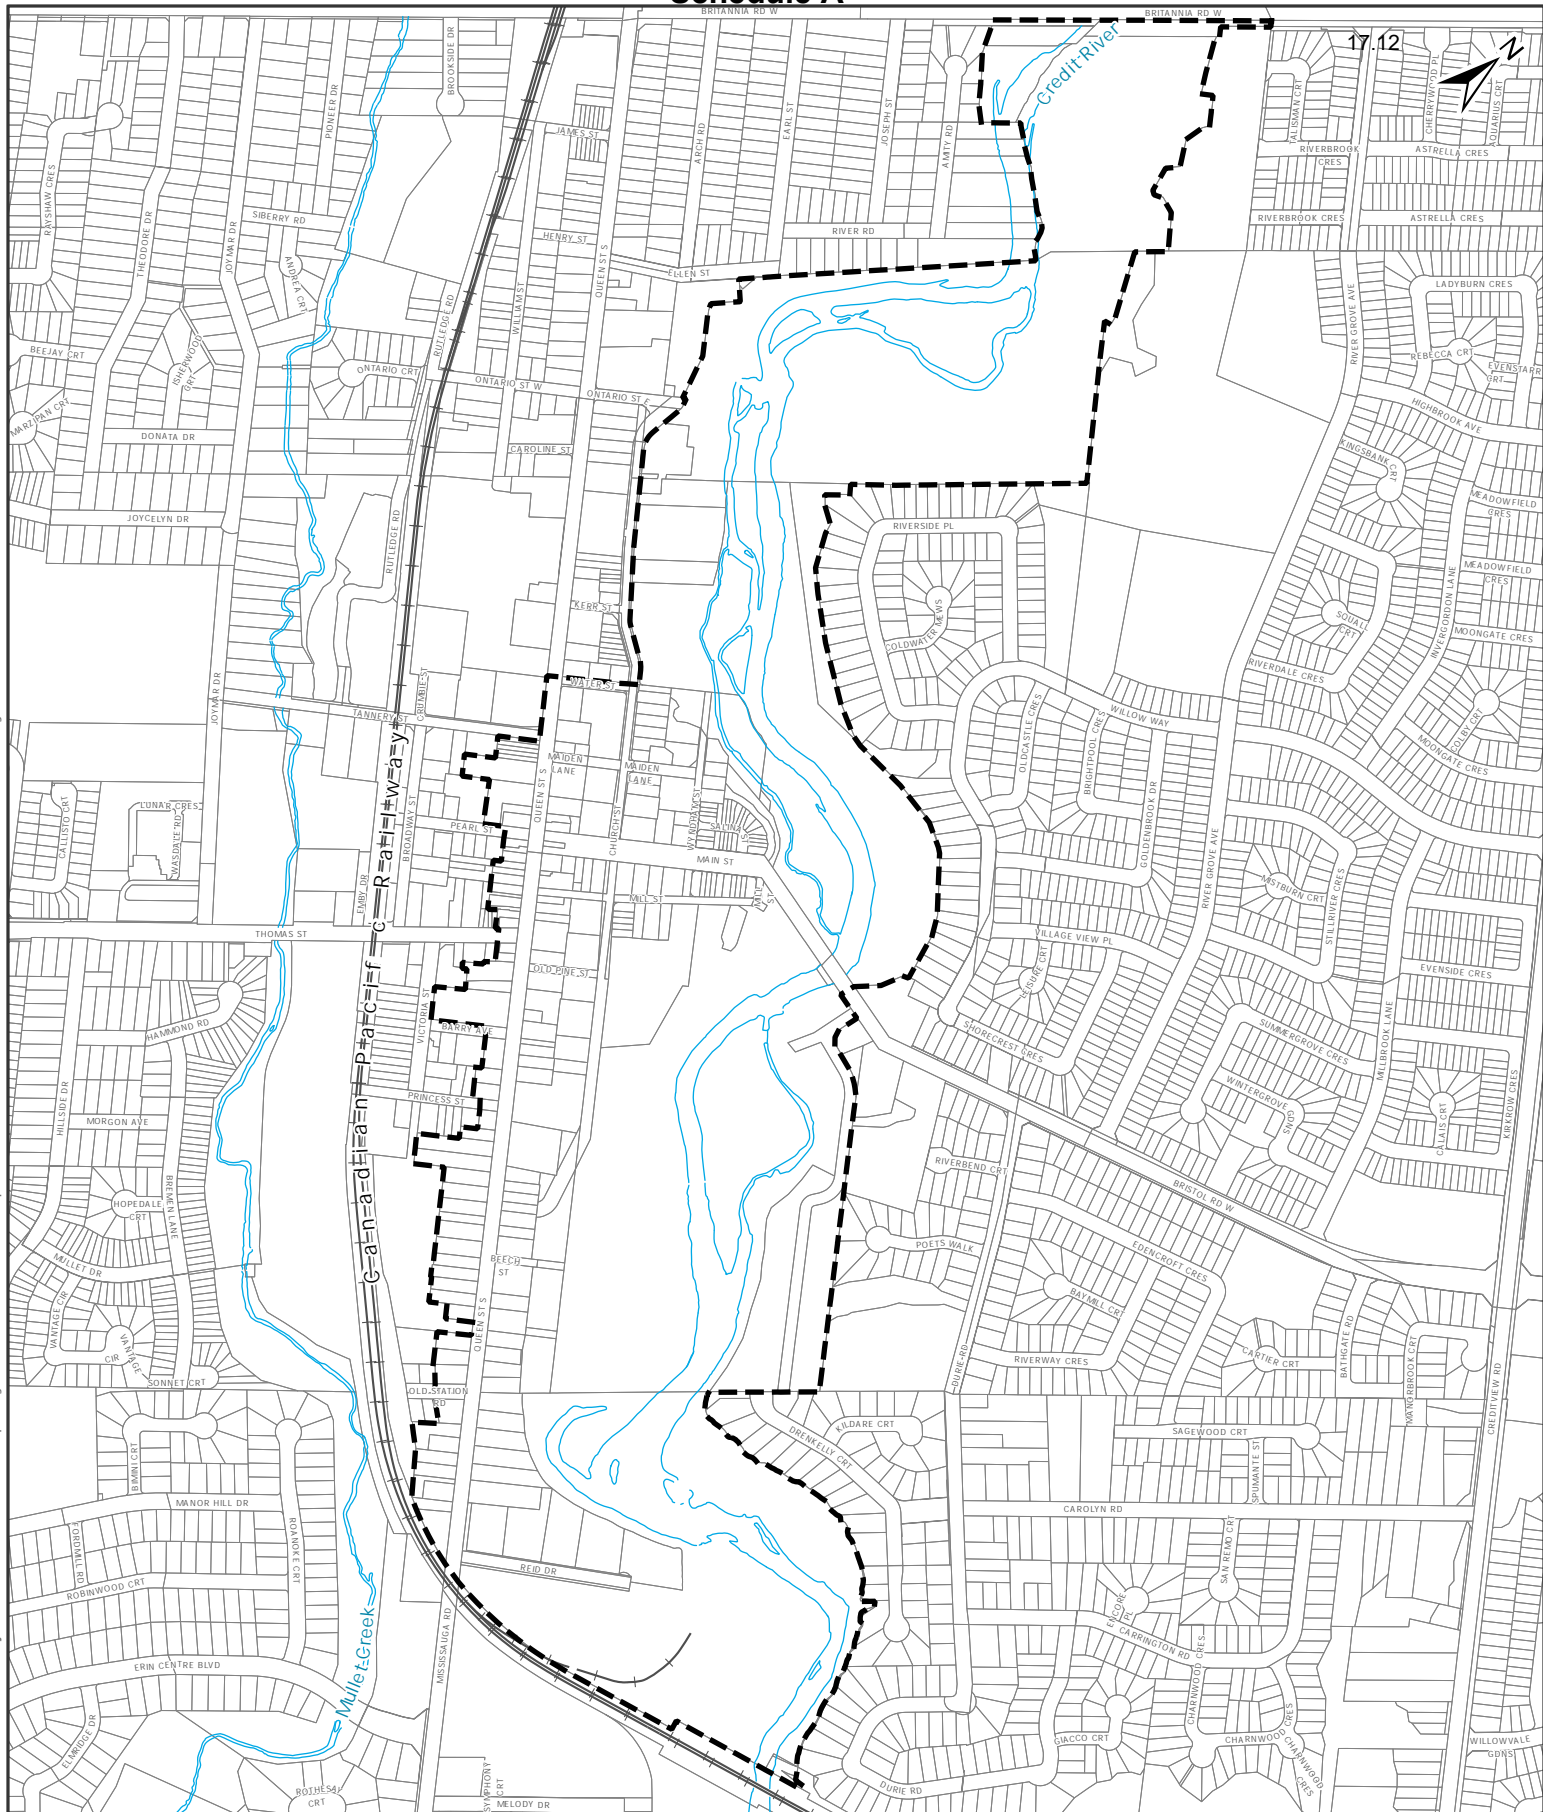

"Schedule A"

9/9/2024

Path: I:\cadd\Projects\247703 HCD Property Owner Address Request_CP.VA.rcGIS\247703 HCD Streetsville Boundary_CP\247703.HCD

Streetsville Heritage Conservation District

-  Streetsville Heritage Conservation District Boundary
-  Railway
-  Waterbody

This is not a plan of survey

MISSISSAUGA
Produced by
Geospatial Solutions