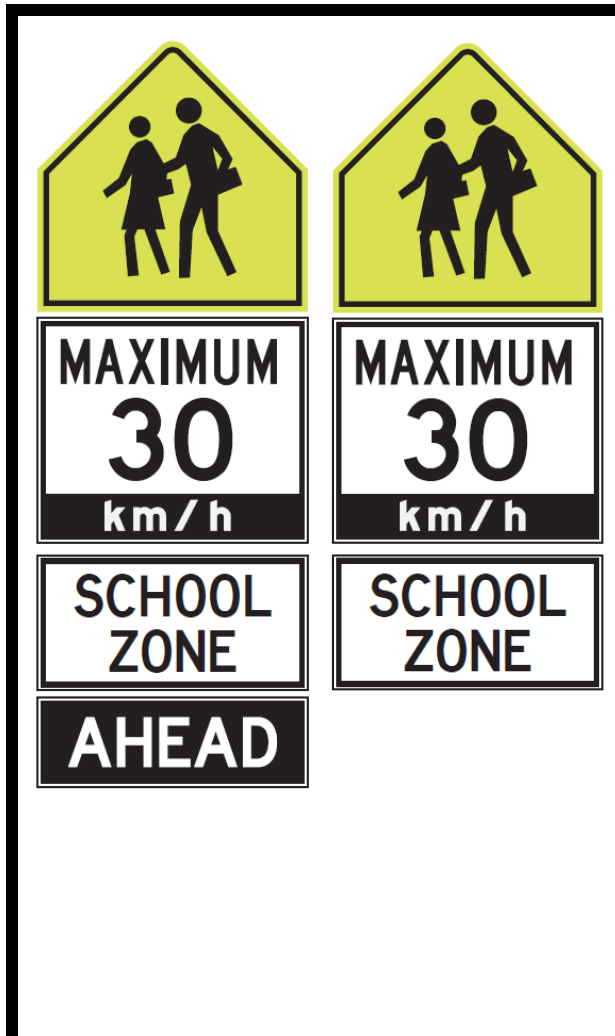

Temporary Oversized School Zone Signs

Fixed Speed Limit

Variable Time of Day Speed Limit

* The speed limit above is for illustration purposes only

* All signs are 900 mm wide

* Bilingual signs available where required