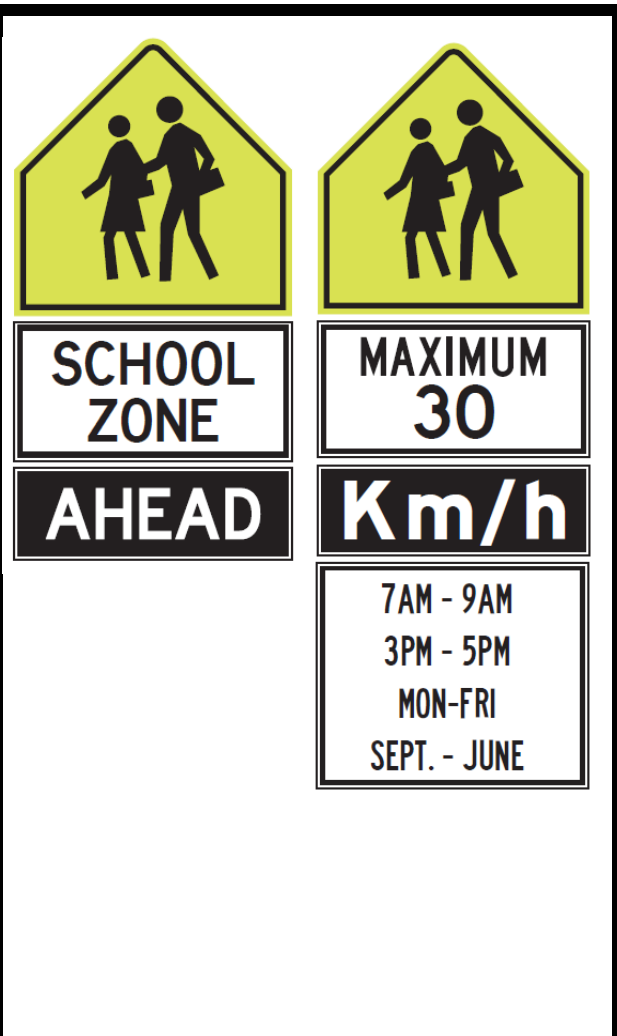

Temporary Oversized School Zone Signs

Fixed Speed Limit

Variable Time of Day Speed Limit

* The speed limit above is for illustration purposes only

* All signs are 900 mm wide

* Bilingual signs available where required